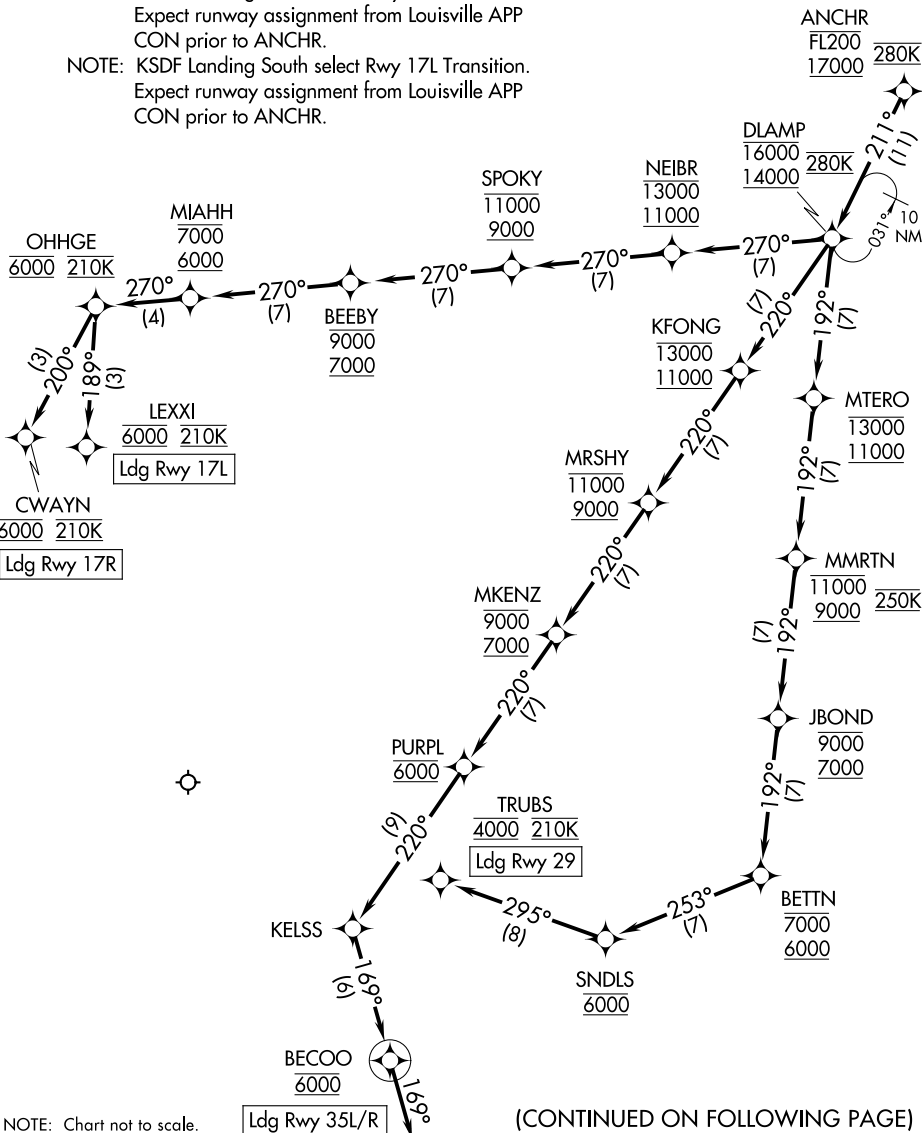

# DLAMP EIGHT ARRIVAL (RNAV) Arrival Routes

LOUISVILLE APP CON  
132.075 327.0  
D-ATIS  
118.725

RNAV 1 - DME/DME/IRU or GPS.

RADAR required.

NOTE: Jet aircraft only.

NOTE: KSDL Landing North select Rwy 35R Transition.

Expect runway assignment from Louisville APP  
CON prior to ANCHR.

NOTE: KSDL Landing South select Rwy 17L Transition.

Expect runway assignment from Louisville APP  
CON prior to ANCHR.

SE-1, 11 JUL 2024 to 08 AUG 2024

SE-1, 11 JUL 2024 to 08 AUG 2024

NOTE: Chart not to scale.

(CONTINUED ON FOLLOWING PAGE)

# DLAMP EIGHT ARRIVAL (RNAV) Arrival Routes