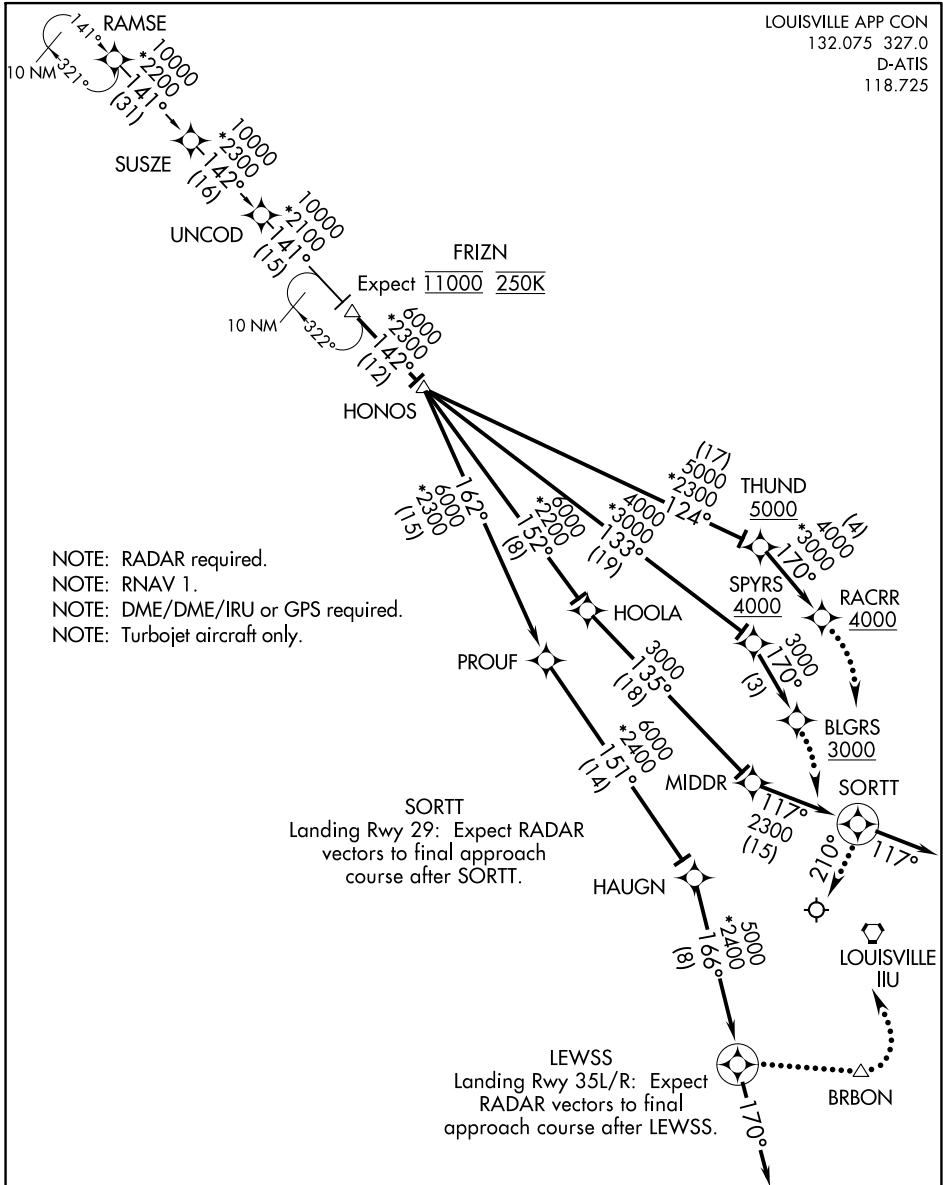

FRIZN FIVE ARRIVAL (RNAV)

LOUISVILLE APP CON
132.075 327.0
D-ATIS
118.725

NOTE: RADAR required.
 NOTE: RNAV 1.
 NOTE: DME/DME/IRU or GPS required.
 NOTE: Turbojet aircraft only.

SE-1, 11 JUL 2024 to 08 AUG 2024

SE-1, 11 JUL 2024 to 08 AUG 2024

(NARRATIVE ON FOLLOWING PAGE)

NOTE: Chart not to scale.

FRIZN FIVE ARRIVAL (RNAV)