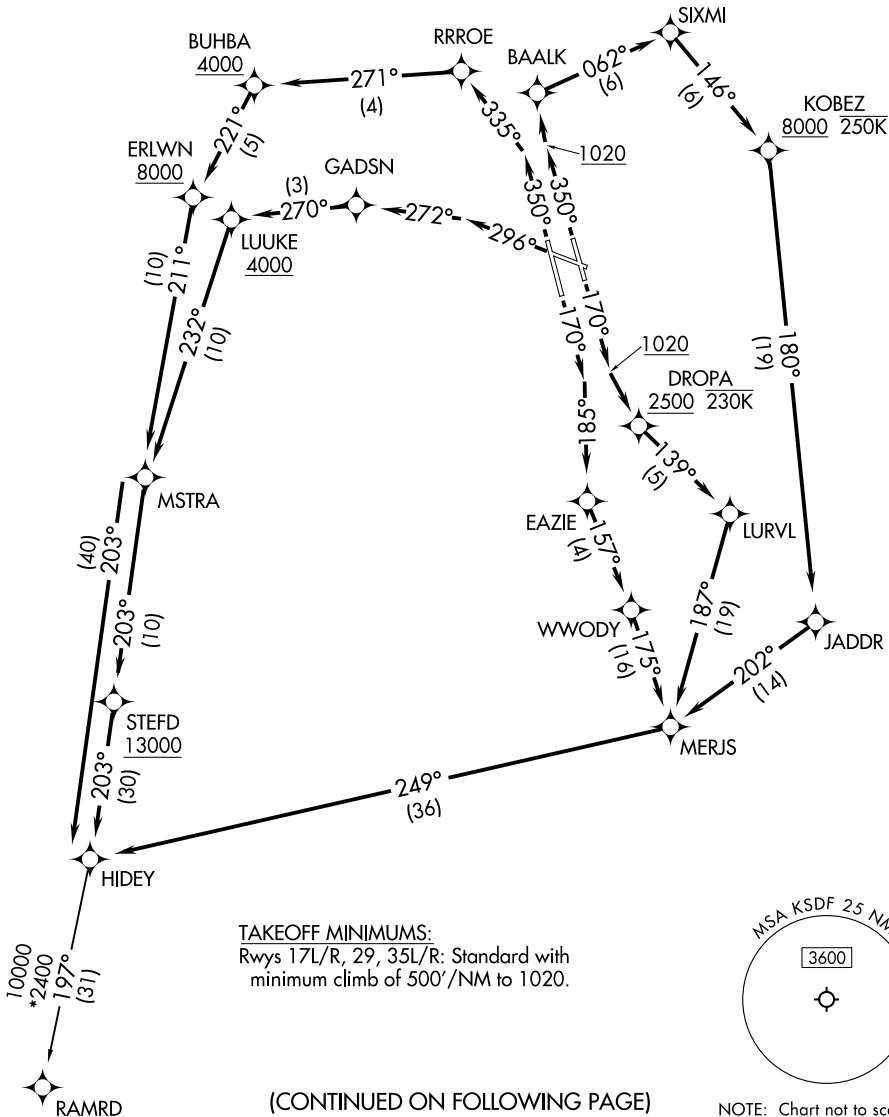

(HIDEY1.HIDEY) 24193

AL-239 (FAA)

LOUISVILLE MUHAMMAD ALI INTL (SDF)

HIDEY ONE DEPARTURE (RNAV)

LOUISVILLE, KENTUCKY

LOUISVILLE DEP CON
 132.075 327.0
 D-ATIS 118.725
 CLNC DEL
 126.1 275.8
 CPDLC
 GND CON
 121.7 348.6
 LOUISVILLE TOWER
 124.2 257.8

RNAV 1 - DME/DME/IRU or GPS.
 RADAR required for non-GPS equipped aircraft.

**TOP ALTITUDE:
 13000**

SE-1, 11 JUL 2024 to 08 AUG 2024

SE-1, 11 JUL 2024 to 08 AUG 2024

HIDEY ONE DEPARTURE (RNAV)

(HIDEY1.HIDEY) 11 JUL 24

LOUISVILLE, KENTUCKY
 LOUISVILLE MUHAMMAD ALI INTL (SDF)

(CONTINUED ON FOLLOWING PAGE)