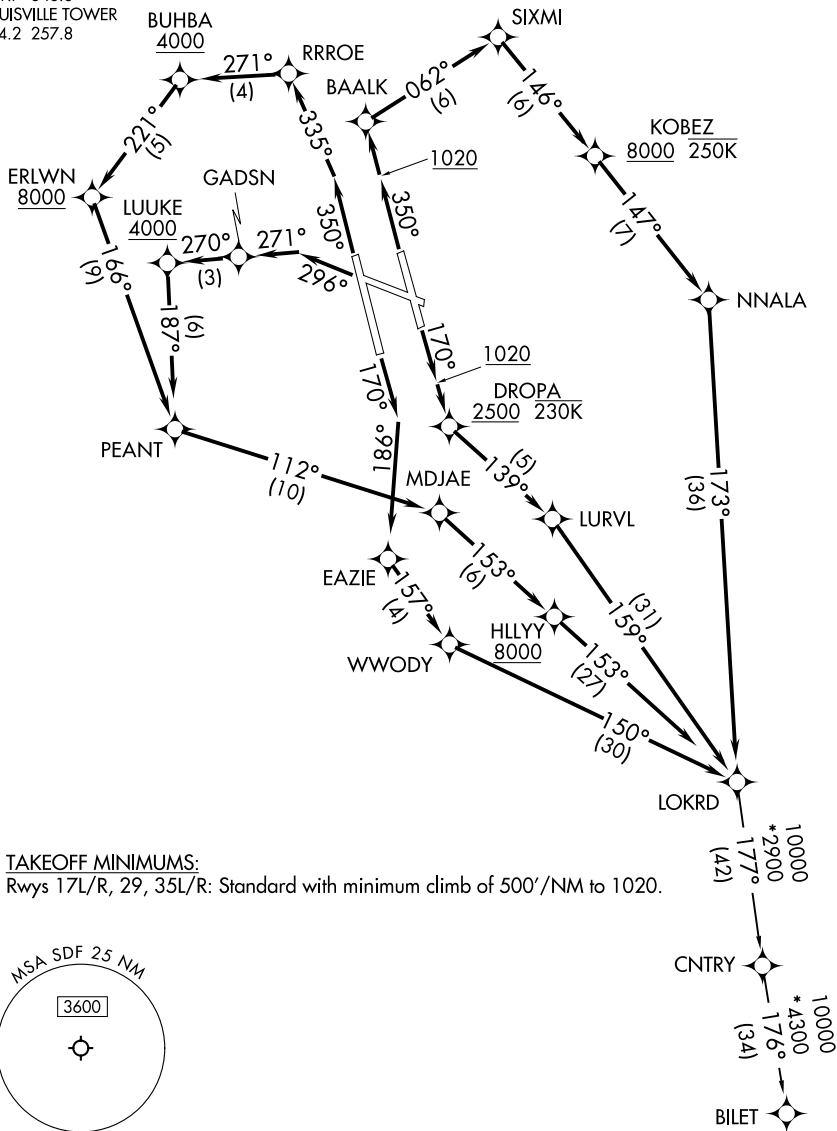

(LOKRD1.LOKRD) 24193

AL-239 (FAA)

LOUISVILLE MUHAMMAD ALI INTL (SDF^T)

LOKRD ONE DEPARTURE (RNAV)

LOUISVILLE, KENTUCKY

LOUISVILLE DEP CON
 132.075 327.0
 D-ATIS 118.725
 CLNC DEL
 126.1 275.8
 CPDLC
 GND CON
 121.7 348.6
 LOUISVILLE TOWER
 124.2 257.8

RNAV 1 - DME/DME/IRU or GPS.
 RADAR required for non-GPS equipped aircraft.

**TOP ALTITUDE:
 13000**

TAKEOFF MINIMUMS:

Rwys 17L/R, 29, 35L/R: Standard with minimum climb of 500'/NM to 1020.

(CONTINUED ON FOLLOWING PAGE)

NOTE: Chart not to scale.

LOKRD ONE DEPARTURE (RNAV)

LOUISVILLE, KENTUCKY

(LOKRD1.LOKRD) 11JUL24

LOUISVILLE MUHAMMAD ALI INTL (SDF^T)

SE-1, 11 JUL 2024 to 08 AUG 2024

SE-1, 11 JUL 2024 to 08 AUG 2024