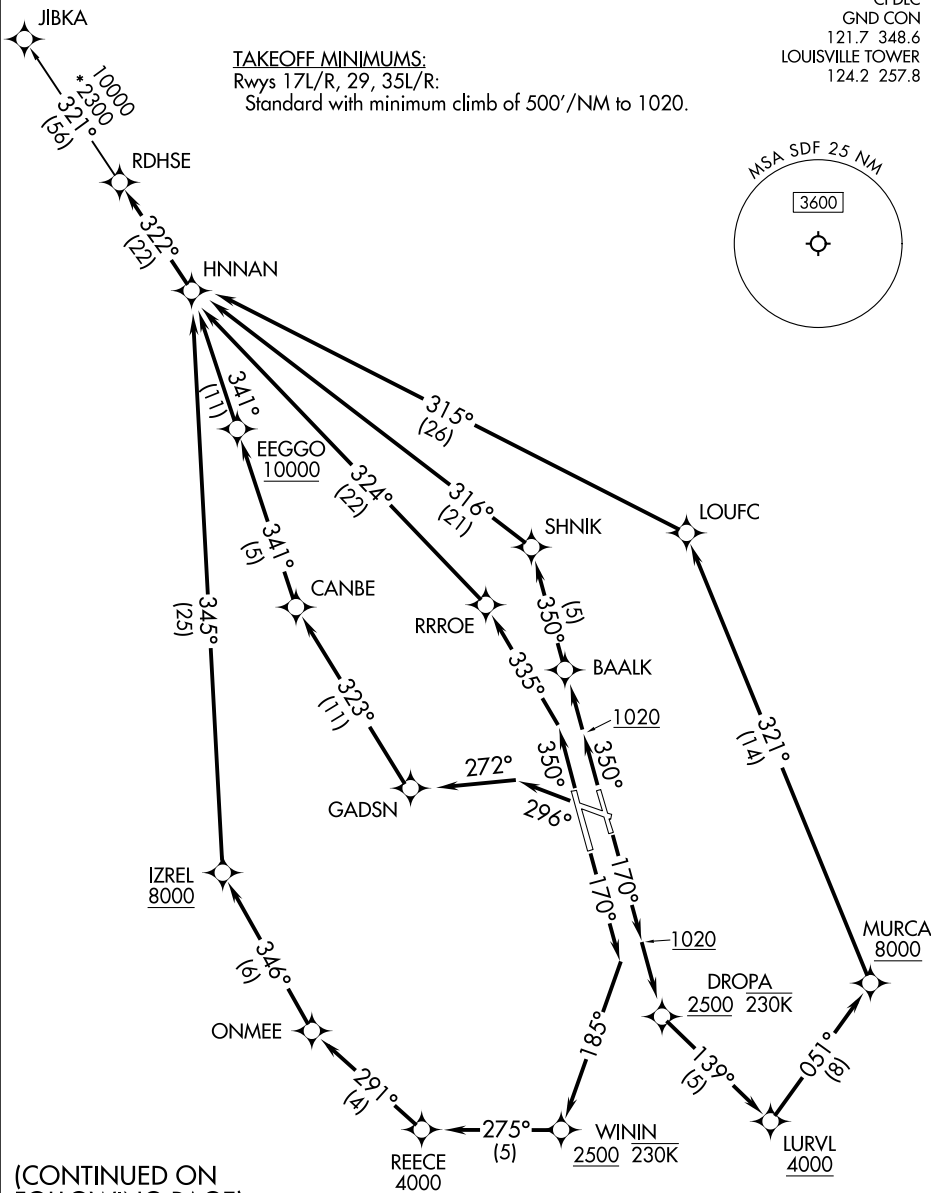

RDHSE ONE DEPARTURE (RNAV)

TOP ALTITUDE:
13000

RNAV 1 - DME/DME/IRU or GPS.
RADAR required for non-GPS equipped aircraft.

LOUISVILLE DEP CON 132.075 327.0
D-ATIS 118.725
CLNC DEL 126.1 275.8
CPDLC
GND CON 121.7 348.6
LOUISVILLE TOWER 124.2 257.8

TAKEOFF MINIMUMS:
Rwys 17L/R, 29, 35L/R:
Standard with minimum climb of 500'/NM to 1020.

(CONTINUED ON FOLLOWING PAGE)

NOTE: Chart not to scale.

RDHSE ONE DEPARTURE (RNAV)

SE-1, 11 JUL 2024 to 08 AUG 2024

SE-1, 11 JUL 2024 to 08 AUG 2024