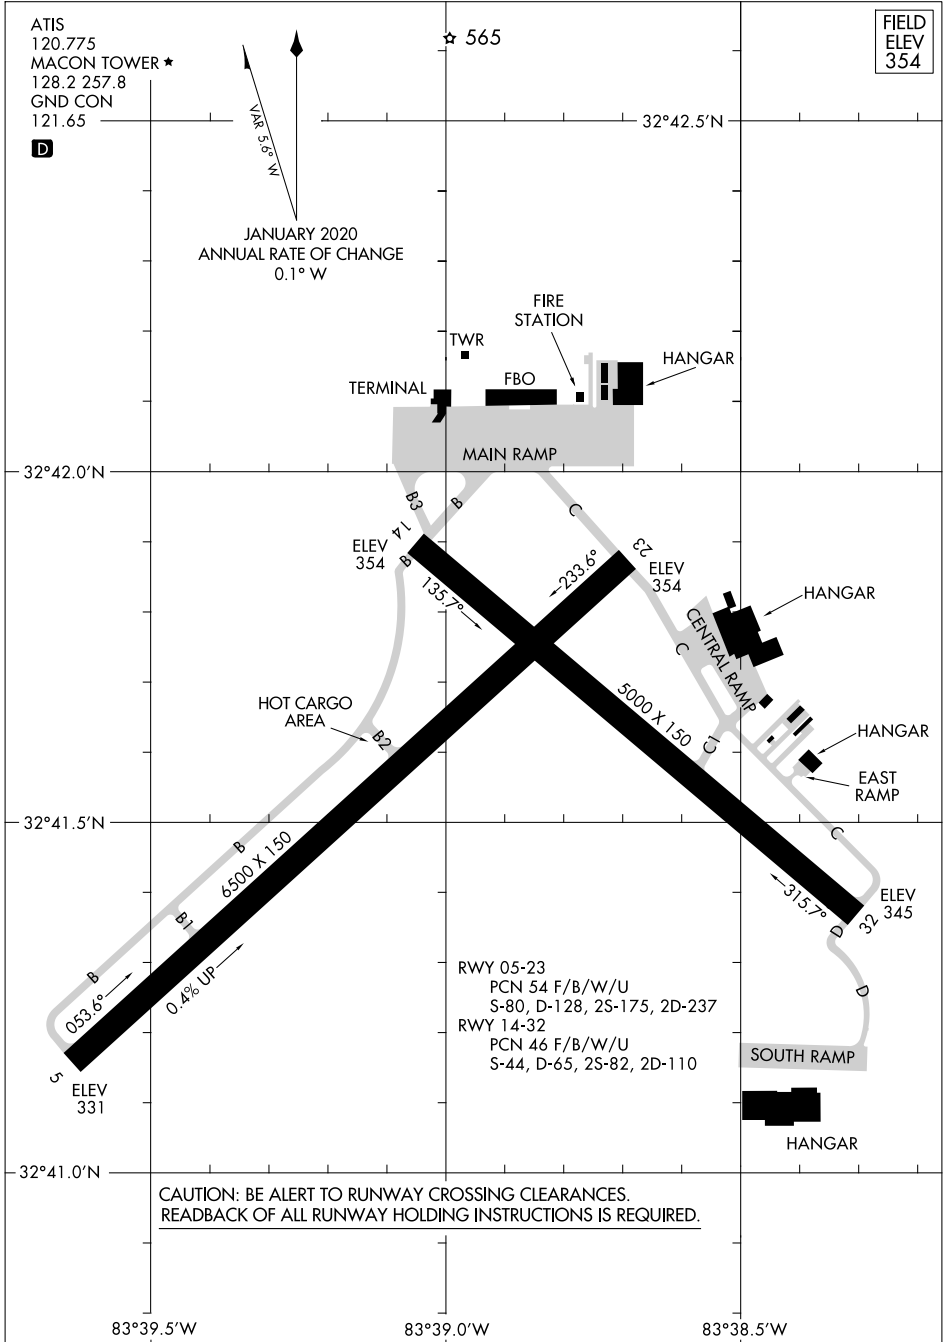

22363

# AIRPORT DIAGRAM

AL-243 (FAA)

MIDDLE GEORGIA RGNL (MCN)  
MACON, GEORGIA

SE-4, 11 JUL 2024 to 08 AUG 2024

SE-4, 11 JUL 2024 to 08 AUG 2024

# AIRPORT DIAGRAM

22363

MACON, GEORGIA  
MIDDLE GEORGIA RGNL (MCN)