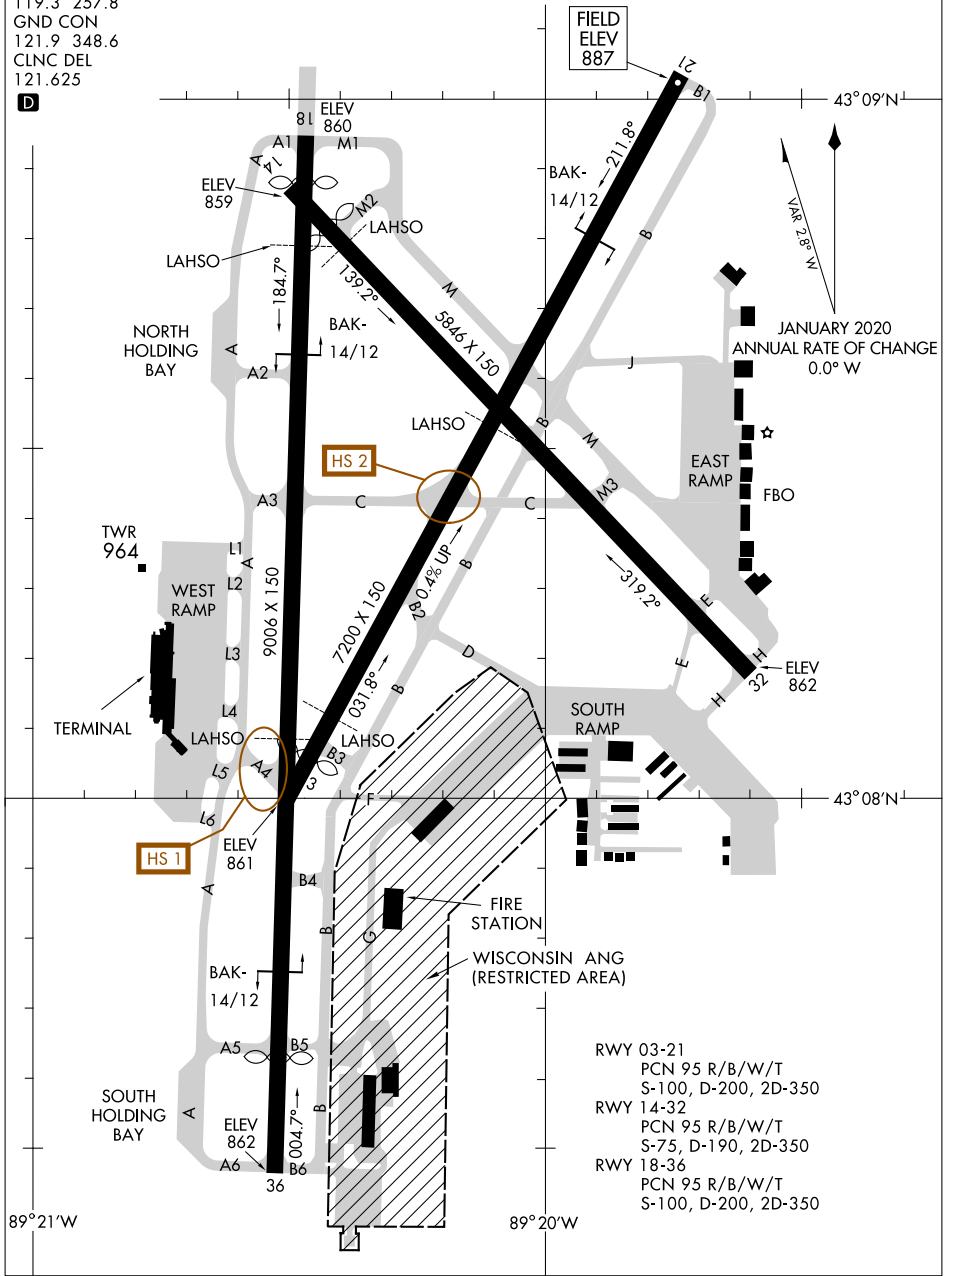

24025

AIRPORT DIAGRAM

DANE COUNTY RGNL/TRUAX FLD (MSN)

AL-245 (FAA)

MADISON, WISCONSIN

ATIS
 124.65 278.3
 MADISON TOWER*
 119.3 257.8
 GND CON
 121.9 348.6
 CLNC DEL
 121.625

CAUTION: BE ALERT TO RUNWAY CROSSING CLEARANCES.
 READBACK OF ALL RUNWAY HOLDING INSTRUCTIONS IS REQUIRED.

EC-3, 11 JUL 2024 to 08 AUG 2024

EC-3, 11 JUL 2024 to 08 AUG 2024

AIRPORT DIAGRAM

24025

DANE COUNTY RGNL/TRUAX FLD (MSN)

MADISON, WISCONSIN