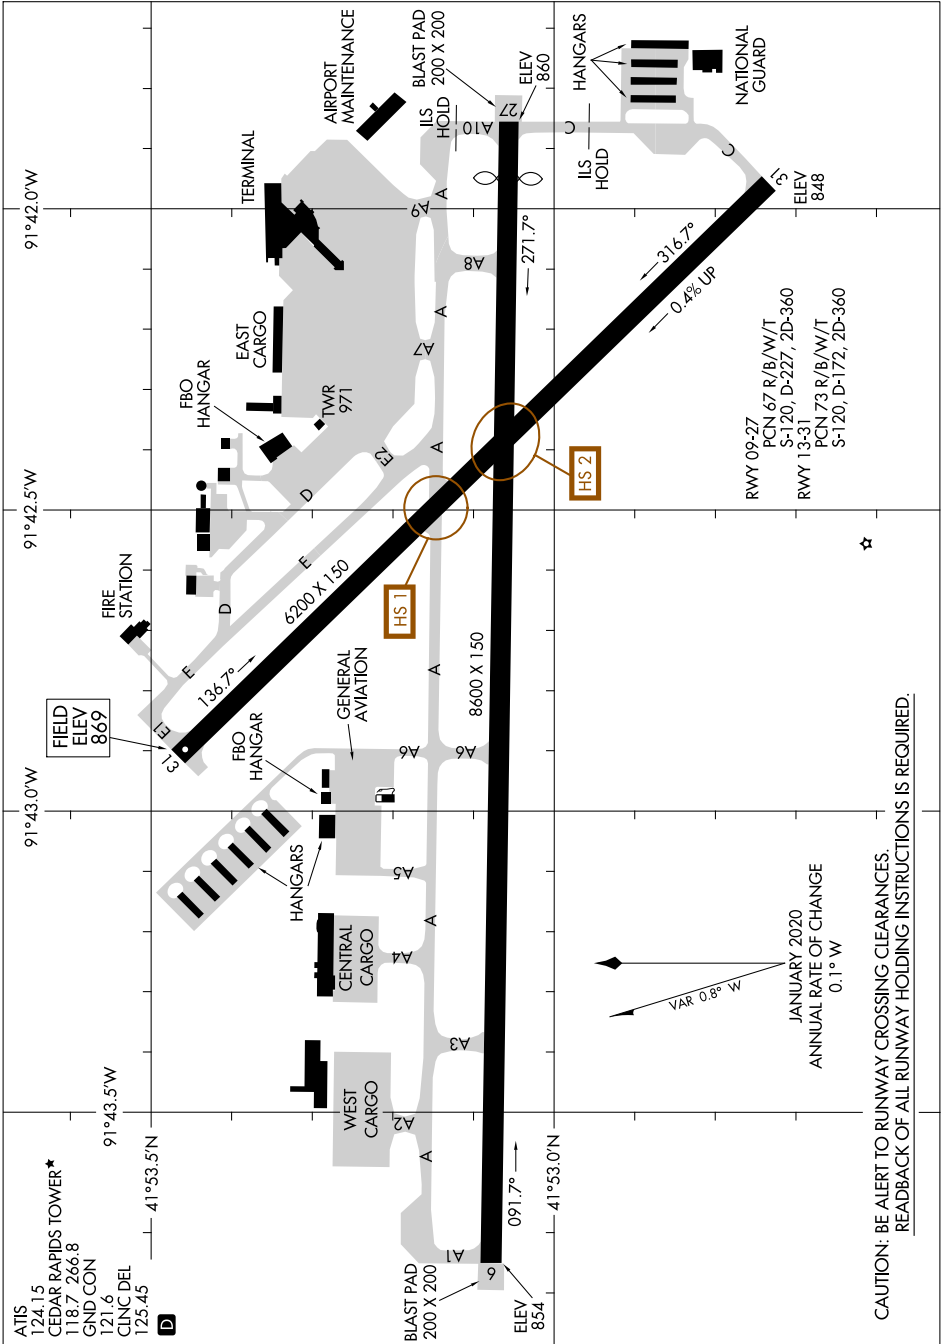

22251

AIRPORT DIAGRAM

THE EASTERN IOWA (CID)
CEDAR RAPIDS, IOWA

AL-250 (FAA)

NC-3, 11 JUL 2024 to 08 AUG 2024

NC-3, 11 JUL 2024 to 08 AUG 2024

AIRPORT DIAGRAM

22251

CEDAR RAPIDS, IOWA
THE EASTERN IOWA (CID)

CAUTION: BE ALERT TO RUNWAY CROSSING CLEARANCES.
READBACK OF ALL RUNWAY HOLDING INSTRUCTIONS IS REQUIRED.