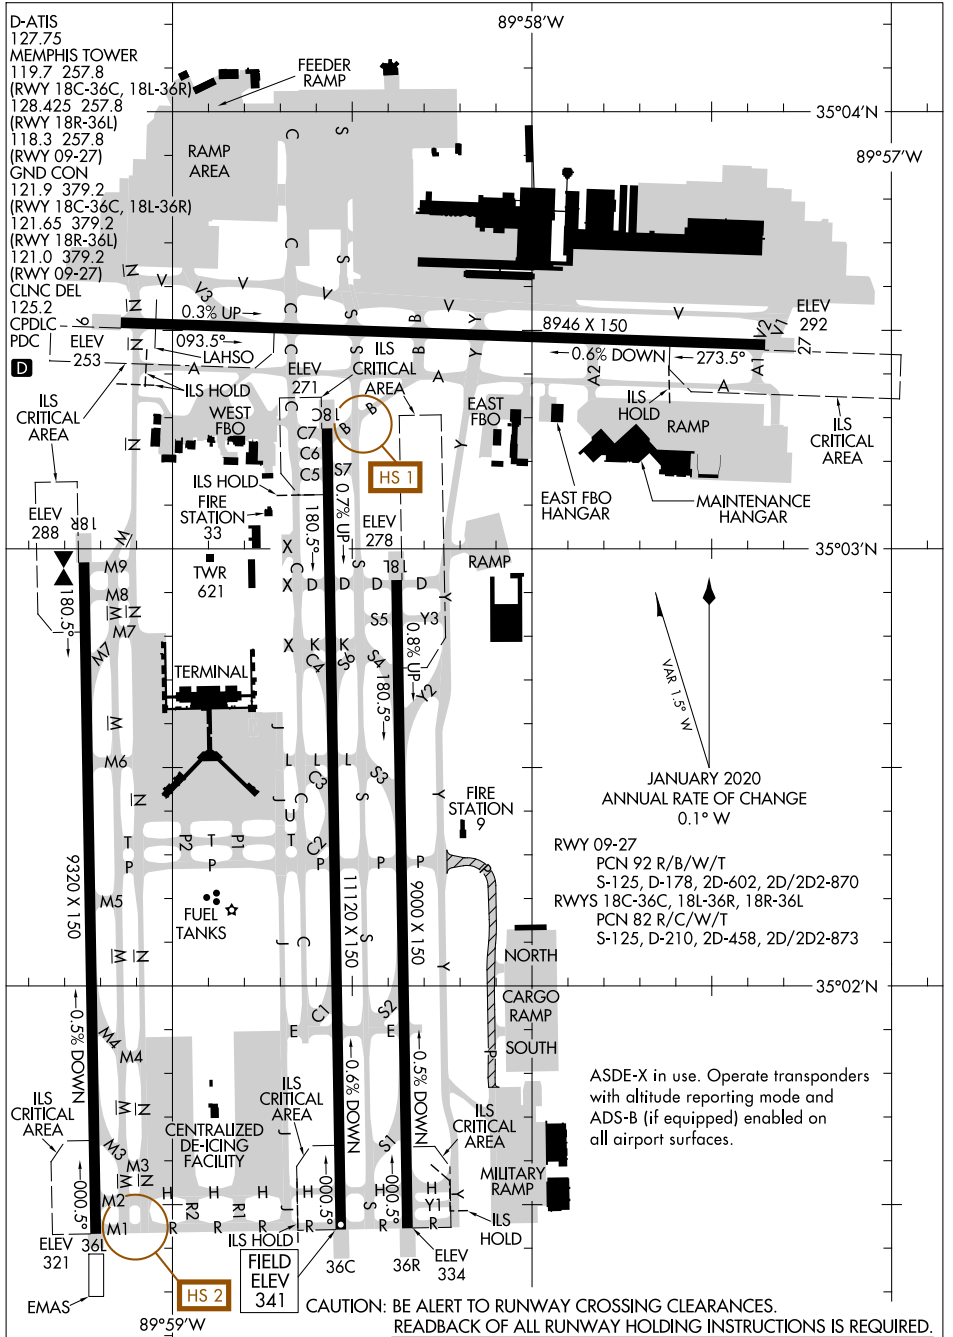

AIRPORT DIAGRAM

MEMPHIS INTL (MEM)
MEMPHIS, TENNESSEE

AL-253 (FAA)

SE-1, 11 JUL 2024 to 08 AUG 2024

SE-1, 11 JUL 2024 to 08 AUG 2024

AIRPORT DIAGRAM

MEMPHIS, TENNESSEE
MEMPHIS INTL (MEM)