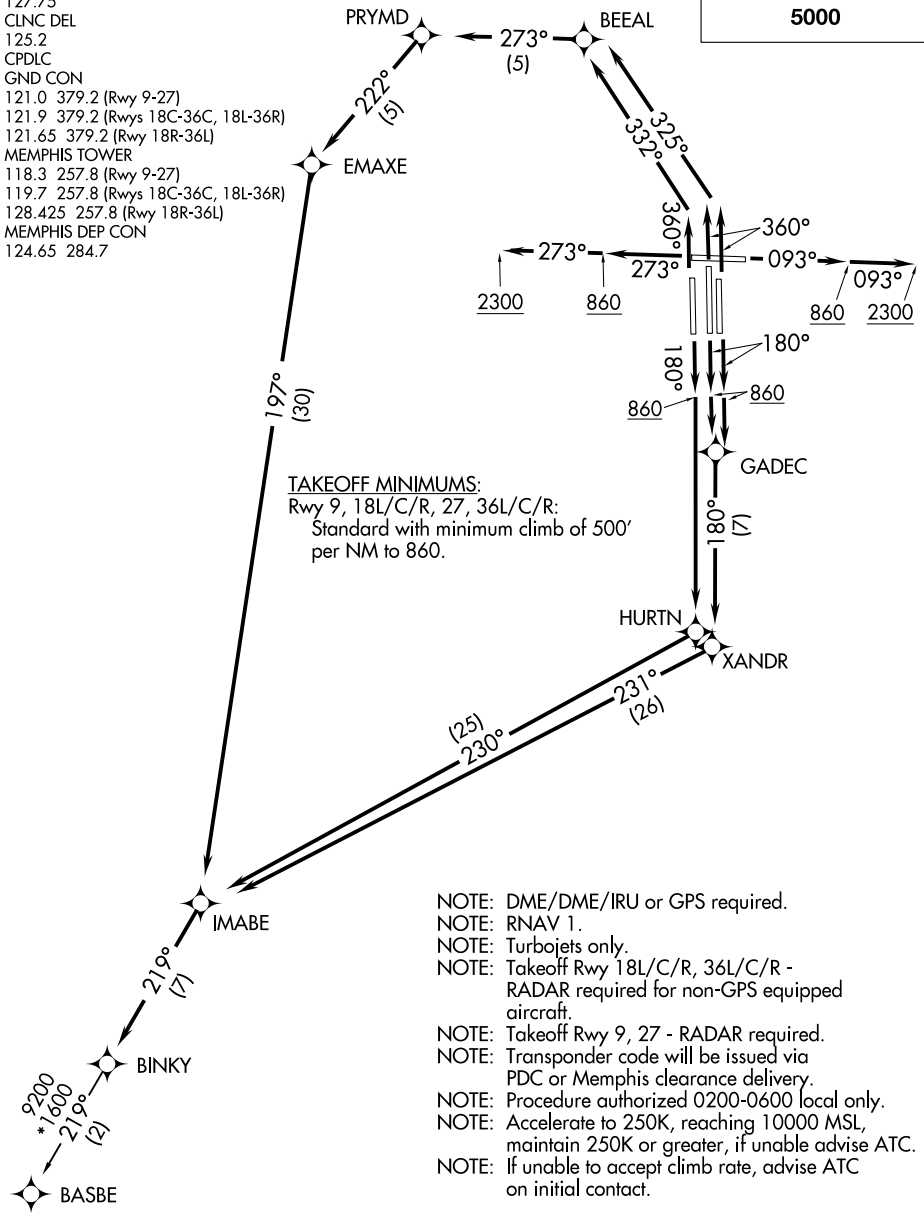

BINKY SIX DEPARTURE (RNAV)

D-ATIS
127.75
CLNC DEL
125.2
CPDLC
GND CON
121.0 379.2 (Rwy 9-27)
121.9 379.2 (Rwys 18C-36C, 18L-36R)
121.65 379.2 (Rwy 18R-36L)
MEMPHIS TOWER
118.3 257.8 (Rwy 9-27)
119.7 257.8 (Rwys 18C-36C, 18L-36R)
128.425 257.8 (Rwy 18R-36L)
MEMPHIS DEP CON
124.65 284.7

**TOP ALTITUDE:
5000**

SE-1, 11 JUL 2024 to 08 AUG 2024

SE-1, 11 JUL 2024 to 08 AUG 2024

NOTE: Chart not to scale.

(NARRATIVE ON FOLLOWING PAGE)

BINKY SIX DEPARTURE (RNAV)