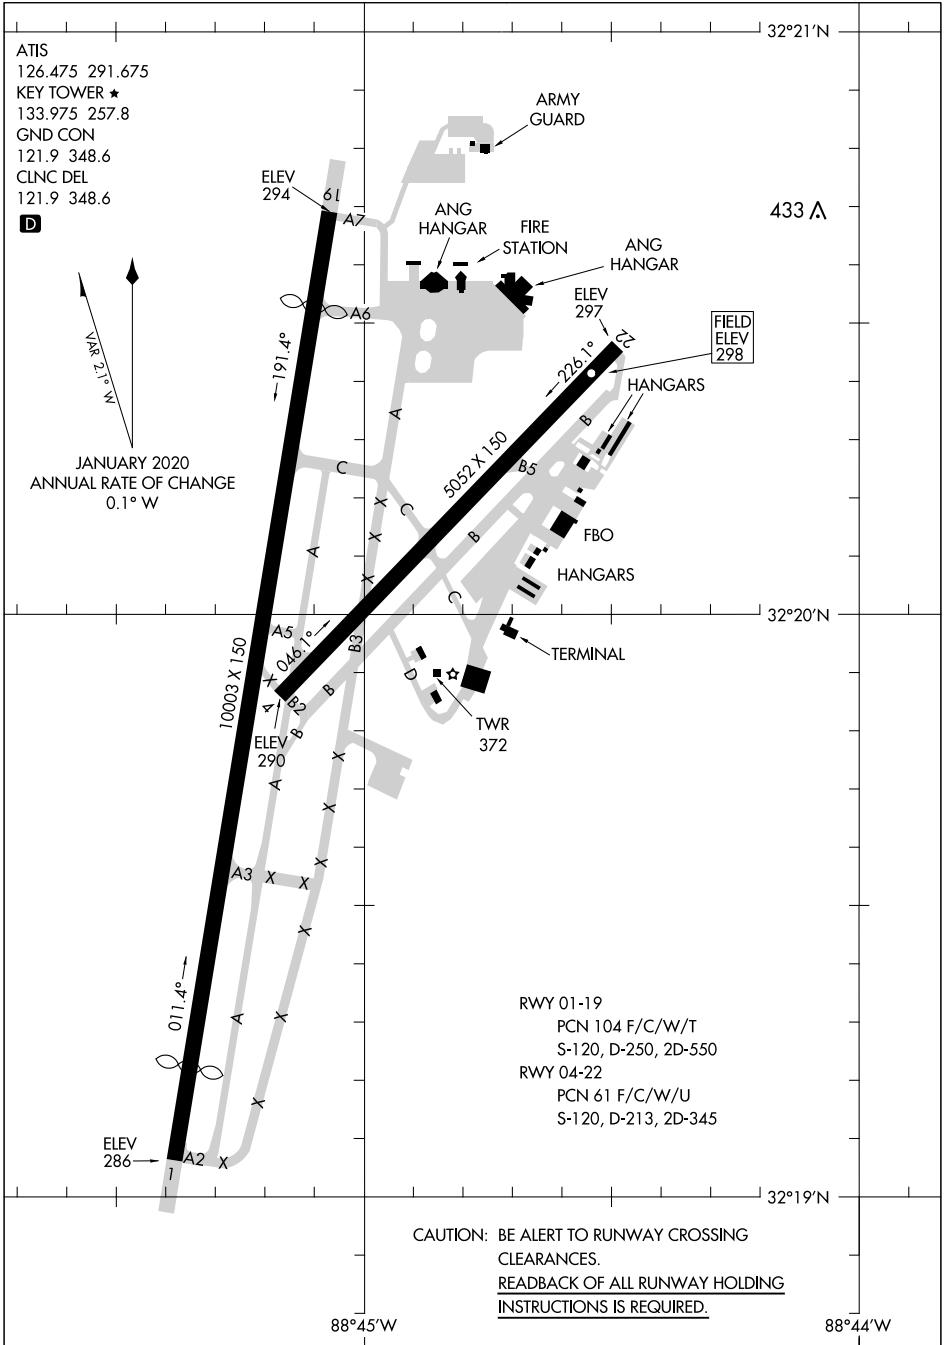

24137

AIRPORT DIAGRAM

AL-254 (FAA)

KEY FLD (MEI)
MERIDIAN, MISSISSIPPI

ATIS
126.475 291.675
KEY TOWER ★
133.975 257.8
GND CON
121.9 348.6
CLNC DEL
121.9 348.6
D

JANUARY 2020
ANNUAL RATE OF CHANGE
0.1° W

SC-4, 11 JUL 2024 to 08 AUG 2024

433 A

FIELD ELEV 298

RWY 01-19
PCN 104 F/C/W/T
S-120, D-250, 2D-550
RWY 04-22
PCN 61 F/C/W/U
S-120, D-213, 2D-345

CAUTION: BE ALERT TO RUNWAY CROSSING CLEARANCES.
READEBACK OF ALL RUNWAY HOLDING INSTRUCTIONS IS REQUIRED.

SC-4, 11 JUL 2024 to 08 AUG 2024

AIRPORT DIAGRAM

24137

MERIDIAN, MISSISSIPPI
KEY FLD (MEI)