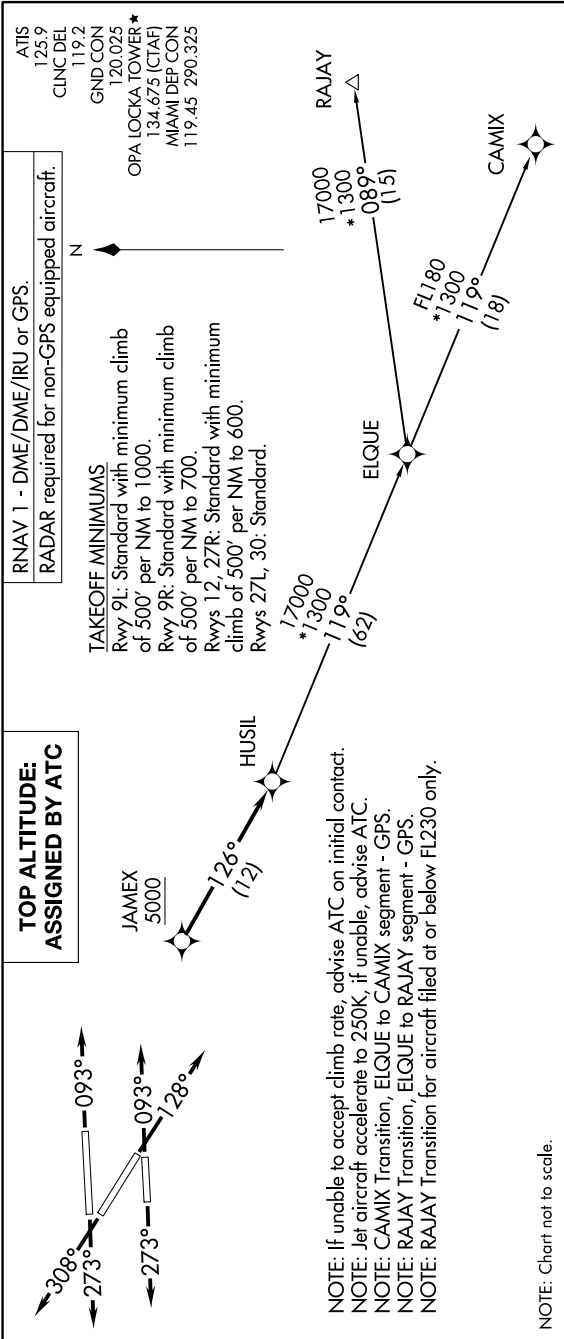

HUSIL THREE DEPARTURE(RNAV)

SE-3, 11 JUL 2024 to 08 AUG 2024

DEPARTURE ROUTE DESCRIPTION

TAKEOFF RUNWAYS 9L/R: Climb on heading 093° or as assigned by ATC for RADAR vectors to cross JAMEX at or above 5000, thence...

TAKEOFF RUNWAY 12: Climb on heading 128° or as assigned by ATC for RADAR vectors to cross JAMEX at or above 5000, thence...

TAKEOFF RUNWAYS 27L/R: Climb on heading 273° or as assigned by ATC for RADAR vectors to cross JAMEX at or above 5000, thence...

TAKEOFF RUNWAY 30: Climb on heading 308° or as assigned by ATC for RADAR vectors to cross JAMEX at or above 5000, thence... on track 126° to HUSIL. Then on assigned transition. Maintain ATC assigned altitude, expect clearance to filed altitude within 10 minutes after departure.

CAMIX TRANSITION (HUSIL3.CAMIX)
RAJAY TRANSITION (HUSIL3.RAJAY)

SE-3, 11 JUL 2024 to 08 AUG 2024