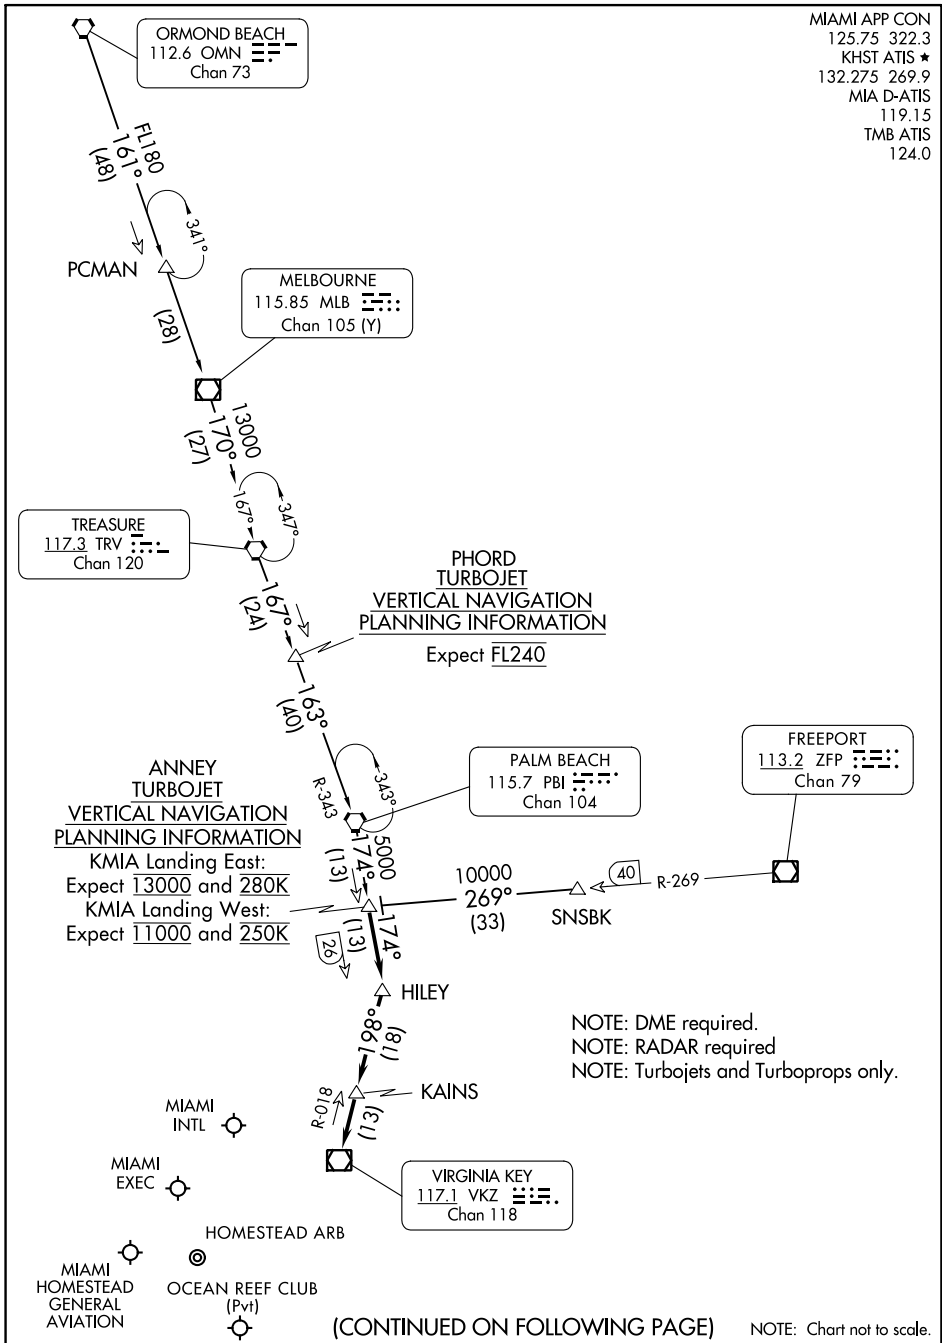

ANNEY FOUR ARRIVAL

MIAMI, FLORIDA

MIAMI APP CON
 125.75 322.3
 KHST ATIS ★
 132.275 269.9
 MIA D-ATIS
 119.15
 TMB ATIS
 124.0

SE-3, 11 JUL 2024 to 08 AUG 2024

SE-3, 11 JUL 2024 to 08 AUG 2024

(CONTINUED ON FOLLOWING PAGE)

NOTE: Chart not to scale.

ANNEY FOUR ARRIVAL

MIAMI, FLORIDA