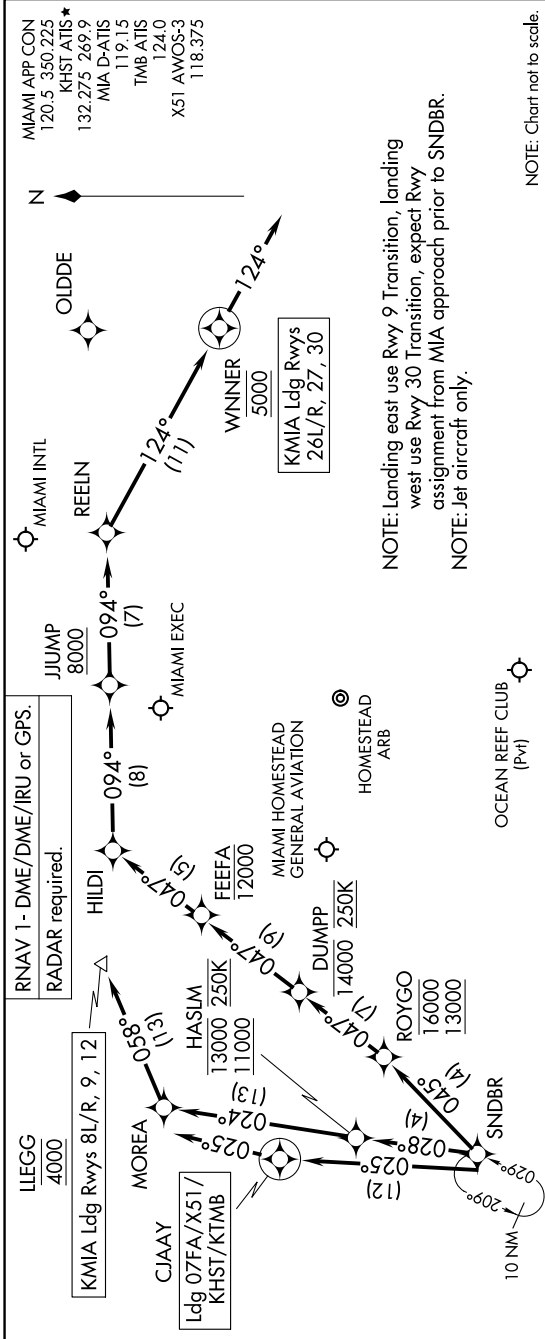

SNDBR THREE ARRIVAL (RNAV) Arrival Routes

MIAMI, FLORIDA

SE-3, 11 JUL 2024 to 08 AUG 2024

ARRIVAL ROUTE DESCRIPTION

LANDING KMIA RUNWAYS 8L/R, 9, 12: From SNDBR on track 028° to cross HASJM between 11000 and 13000 and at 250K, then on track 024° to MOREA, then on track 058° to cross LLEGG at 4000. Expect ILS or RNAV Rwy 9 approach or RADAR vectors to final approach course.

LANDING KMIA RUNWAYS 26L/R, 27, 30: From SNDBR on track 045° to cross ROYGO between 13000 and 16000, then on track 047° to cross DUMPP at or below 14000 and at 250K, then on track 047° to cross FEEFA at or below 12000, then on track 047° to HILDI, then on track 094° to cross JUJUMP at or above 8000, then on track 094° to REELN, then on track 124° to cross WINNER at 5000, then on track 124°. Expect RADAR vectors to final approach course.

LANDING 07FA/X51/KHST/KTMB: From SNDBR on track 025° to CJAAY, then on track 025°. Expect RADAR vectors to final approach course.

SE-3, 11 JUL 2024 to 08 AUG 2024

SNDBR THREE ARRIVAL (RNAV) Arrival Routes