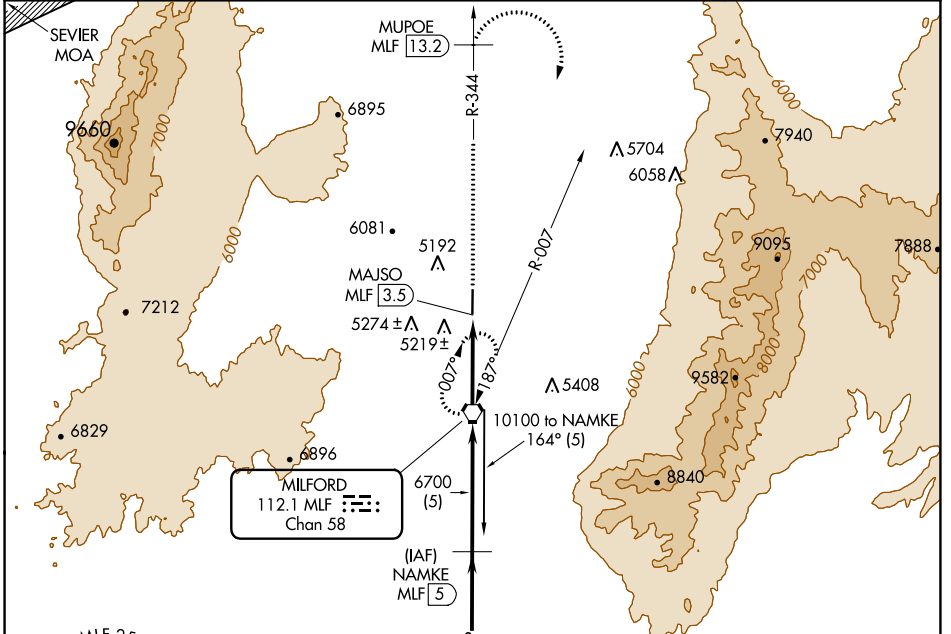

VORTAC MLF 112.1 Chan 58	APP CRS 344°	Rwy Idg TDZE Apt Elev 5042	N/A N/A
--	------------------------	--	--------------------------

VOR/DME-A

MILFORD MUNI/BEN AND JUDY BRISCOE FLD (MLF)

⚠ When local altimeter setting not received, use Cedar City altimeter setting and increase all MDAs 180 feet, Circling Cat D NA. When VGSI inop, procedure NA at night. Visibility reduction by helicopters NA.

⚠ MISSED APPROACH: Climb on MLF VORTAC R-344 to MUPOE/MLF 13.2 DME then climbing right turn to 9600 on heading 150° and MLF VORTAC R-007 to MILFORD VORTAC and hold.

ASOS 135.025	SALT LAKE CENTER 125.575 379.275	UNICOM 122.8 (CTAF) 0
------------------------	--	---------------------------------

SW-4, 11 JUL 2024 to 08 AUG 2024

SW-4, 11 JUL 2024 to 08 AUG 2024

Remain within 10 NM	NAMKE MLF 5	MUPOE MLF 13.2	9600	MLF R-007	MLF
	10100	MLF R-344	hdg 150°	MLF R-007	MLF
9100	164°	10100	MLF VORTAC	MAJSO MLF 3.5	
8100	344°	8100	4.28° TCH 42	6700	
		5 NM		3.5 NM	
CATEGORY	A	B	C	D	
CIRCLING	5660-1	618 (700-1)	6300-3 1258 (1300-3)	6540-3 1498 (1500-3)	