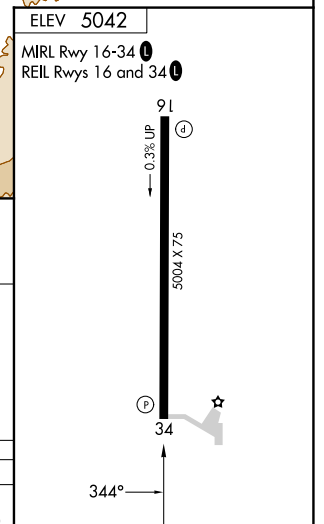

Remain within 10 NM	NAMKE MLF 5	MUPOE MLF 13.2	9600	MLF R-007	MLF
	10100	MLF R-344	hdg 150°	MLF R-007	MLF
9100	164°	10100	MLF VORTAC	MAJSO MLF 3.5	
8100	344°	8100	4.28° TCH 42	6700	
		5 NM		3.5 NM	
CATEGORY	A	B	C	D	
CIRCLING	5660-1	618 (700-1)	6300-3 1258 (1300-3)	6540-3 1498 (1500-3)