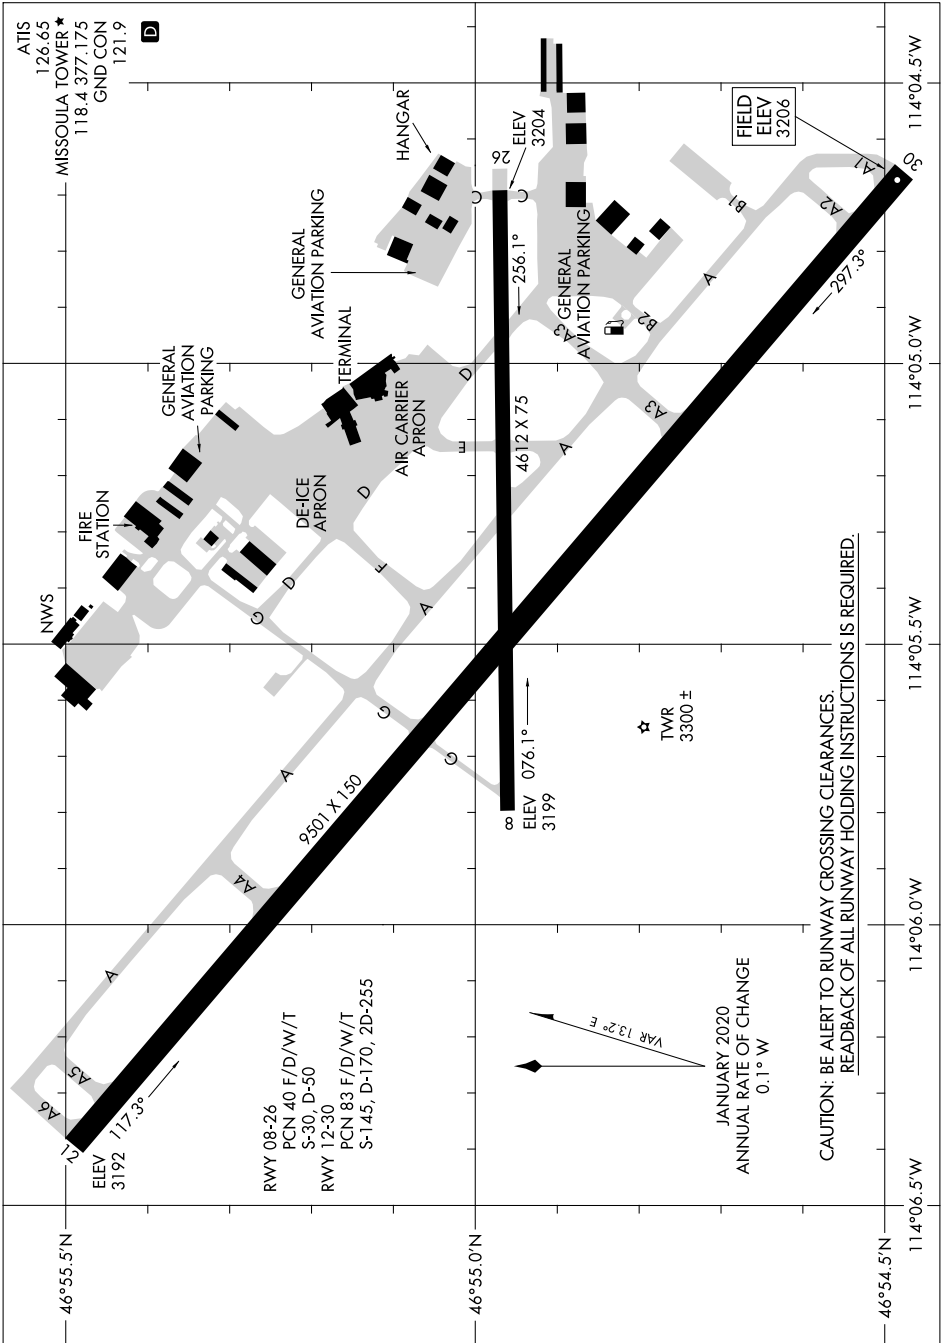

21336

AIRPORT DIAGRAM

MISSOULA MONTANA (MSO)
MISSOULA, MONTANA

AL-266 (FAA)

NW-1, 11 JUL 2024 to 08 AUG 2024

NW-1, 11 JUL 2024 to 08 AUG 2024

AIRPORT DIAGRAM

21336

MISSOULA, MONTANA
MISSOULA MONTANA (MSO)

MISSOULA, MONTANA