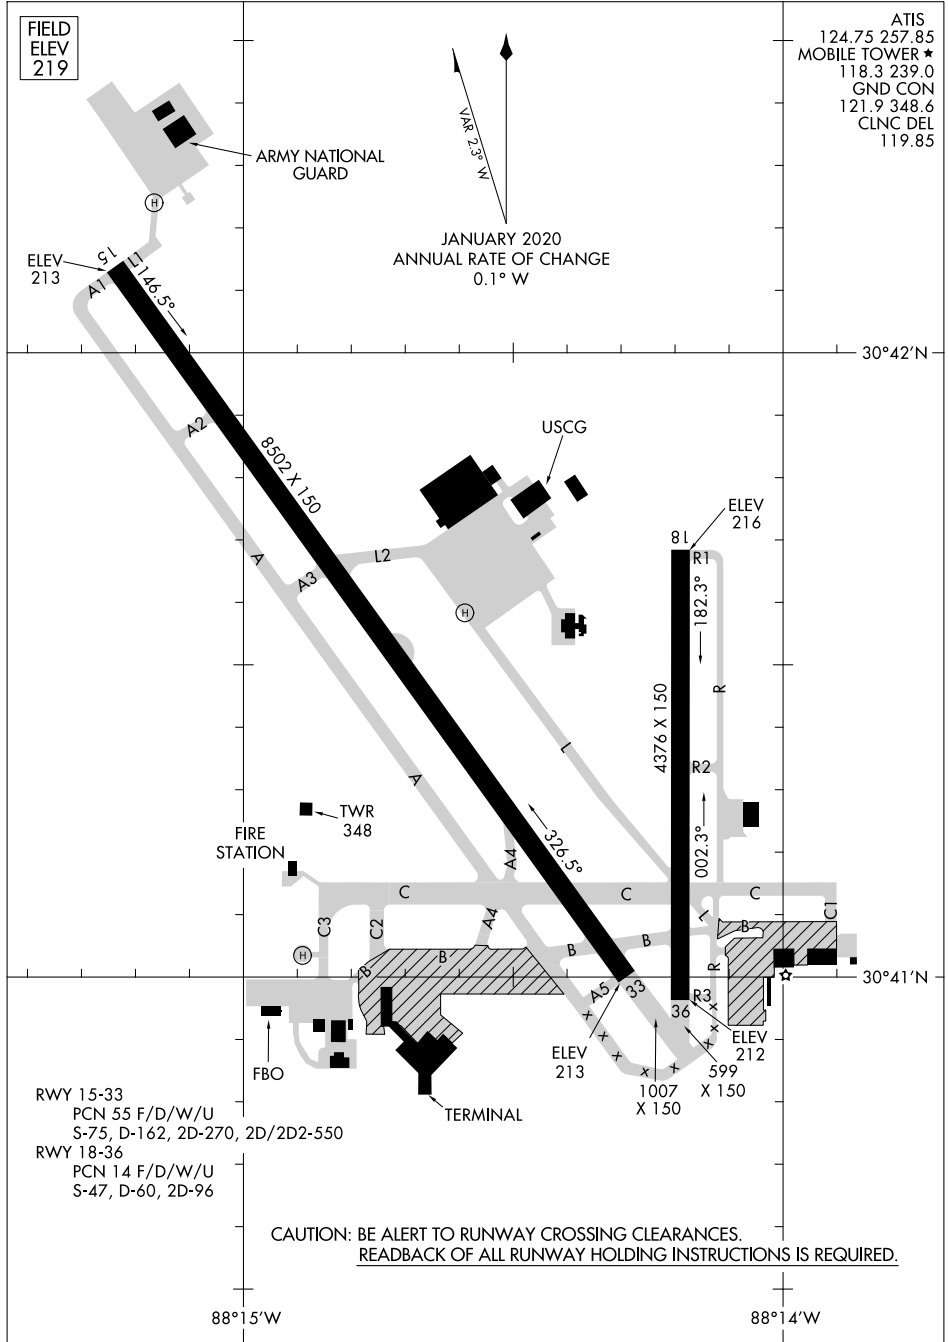

AIRPORT DIAGRAM

MOBILE RGNL (MOB)
MOBILE, ALABAMA

AL-267 (FAA)

ATIS 124.75 257.85
 MOBILE TOWER ★ 118.3 239.0
 GND CON 121.9 348.6
 CLNC DEL 119.85

SE-4, 11 JUL 2024 to 08 AUG 2024

SE-4, 11 JUL 2024 to 08 AUG 2024

AIRPORT DIAGRAM

MOBILE, ALABAMA
MOBILE RGNL (MOB)