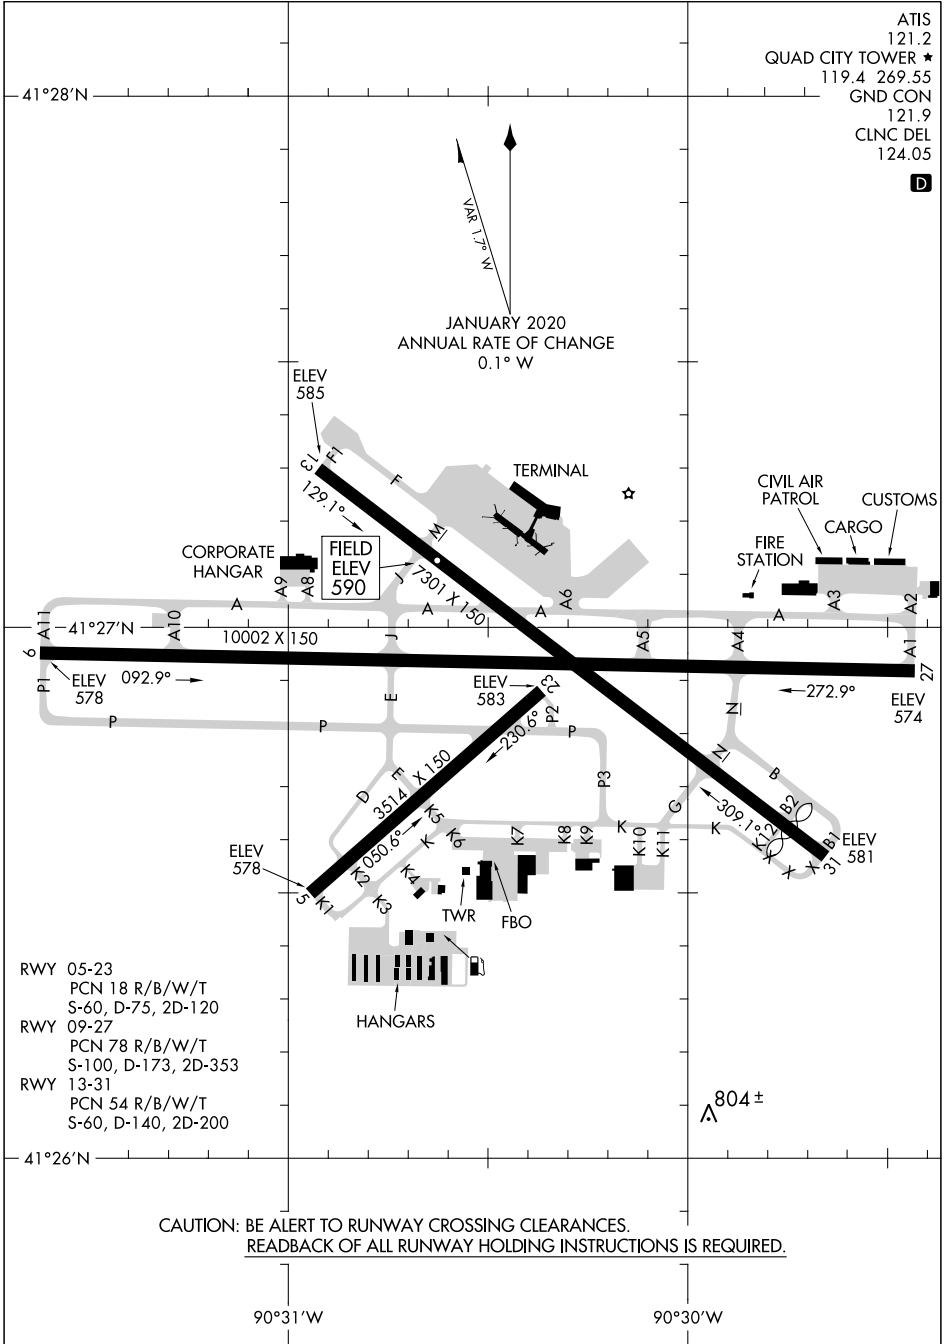

23222

# AIRPORT DIAGRAM

AL-269 (FAA)

QUAD CITIES INTL (MLI)  
MOLINE, ILLINOIS

EC-3, 11 JUL 2024 to 08 AUG 2024

EC-3, 11 JUL 2024 to 08 AUG 2024

# AIRPORT DIAGRAM

23222

MOLINE, ILLINOIS  
QUAD CITIES INTL (MLI)