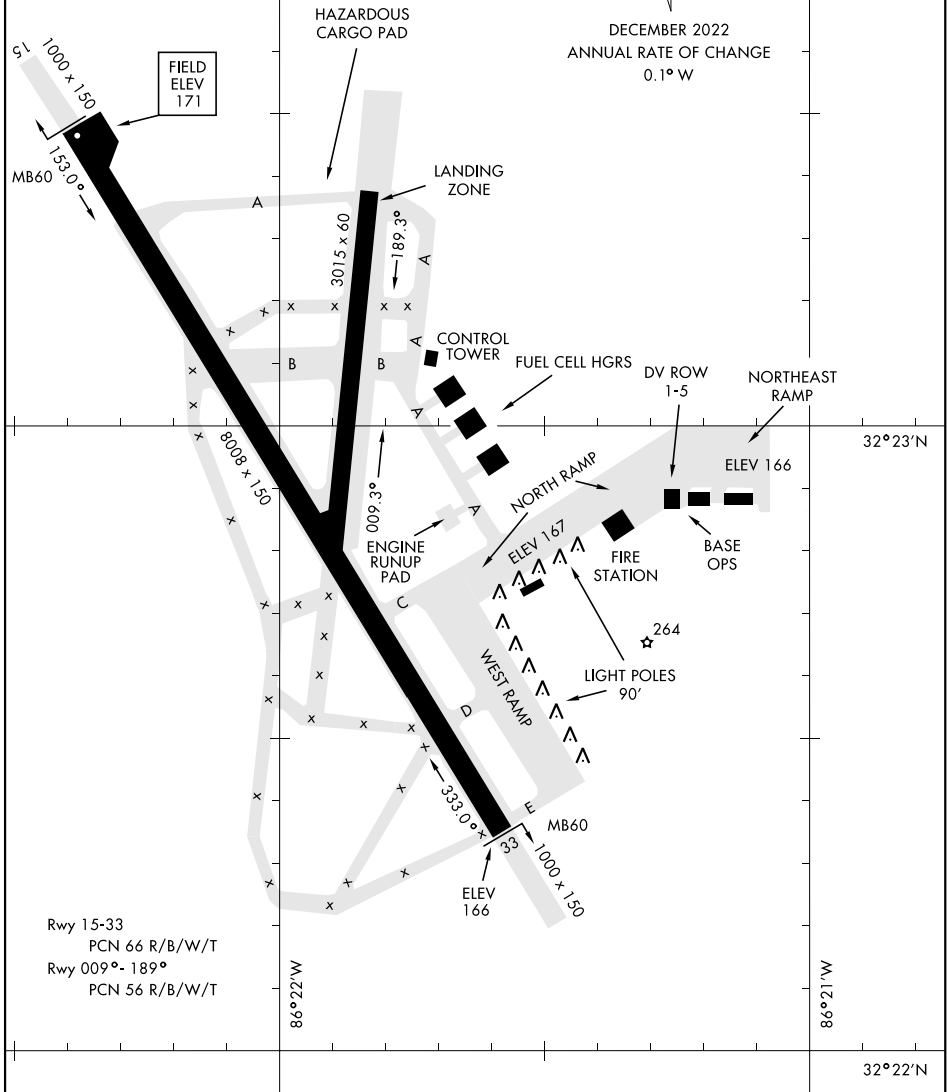

AIRPORT DIAGRAM

AL-274 [USAF]

MAXWELL AFB (KMXF)

MONTGOMERY, ALABAMA

ATIS ★
 134.7 269.9
 TOWER ★
 118.15 253.5
 GND CON
 127.15 289.4

32°24'N

DECEMBER 2022
 ANNUAL RATE OF CHANGE
 0.1° W

SE-4, 11 JUL 2024 to 08 AUG 2024

SE-4, 11 JUL 2024 to 08 AUG 2024

Rwy 15-33
 PCN 66 R/B/W/T

Rwy 009°- 189°
 PCN 56 R/B/W/T

AIRPORT DIAGRAM

MONTGOMERY, ALABAMA

MAXWELL AFB (KMXF)