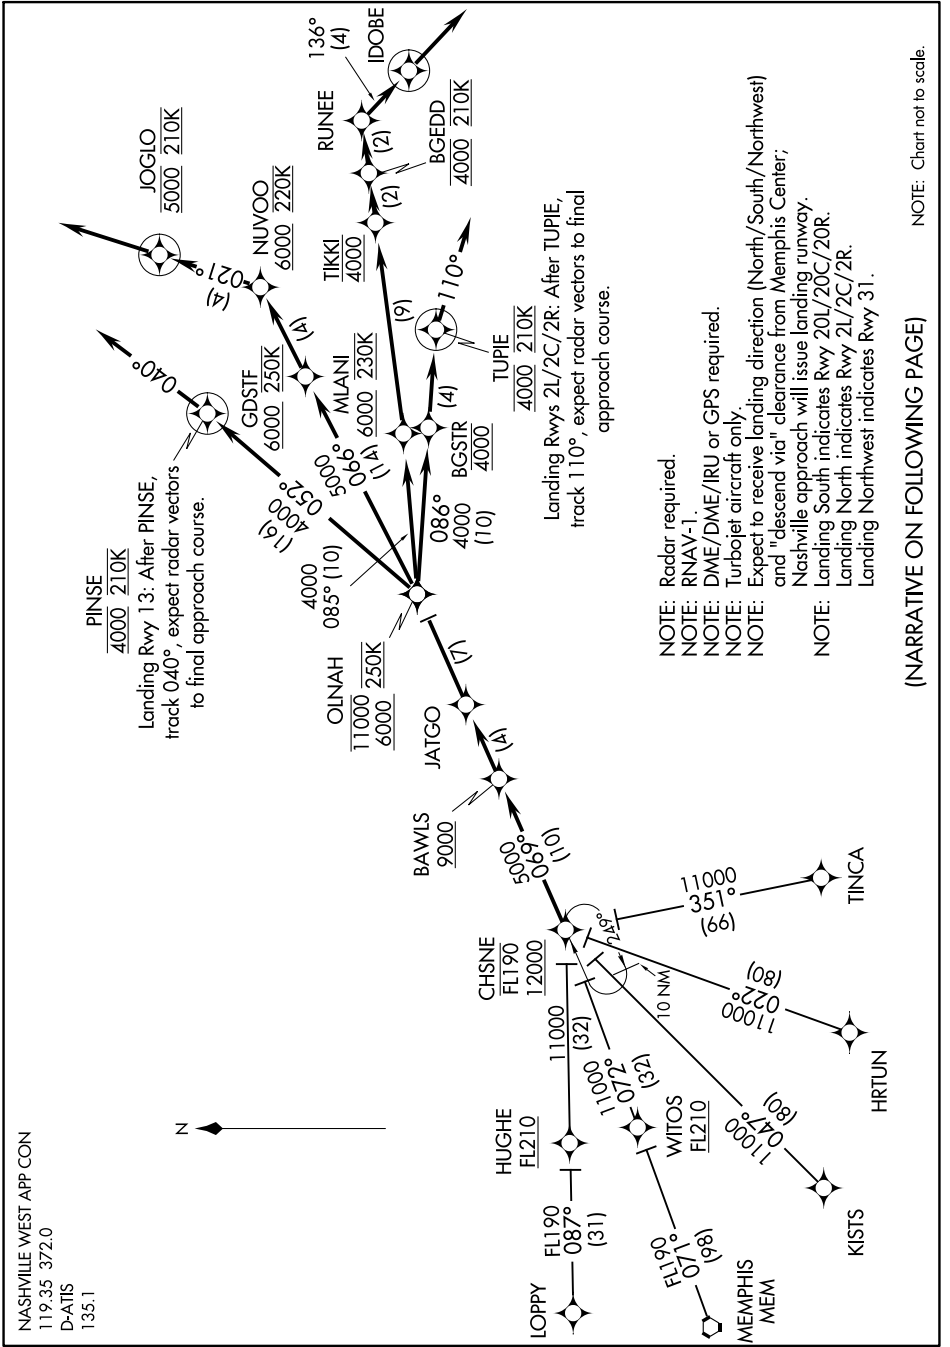

CHSNE TWO ARRIVAL (RNAV)

SE-1, 11 JUL 2024 to 08 AUG 2024

(NARRATIVE ON FOLLOWING PAGE)

NOTE: Chart not to scale.

SE-1, 11 JUL 2024 to 08 AUG 2024