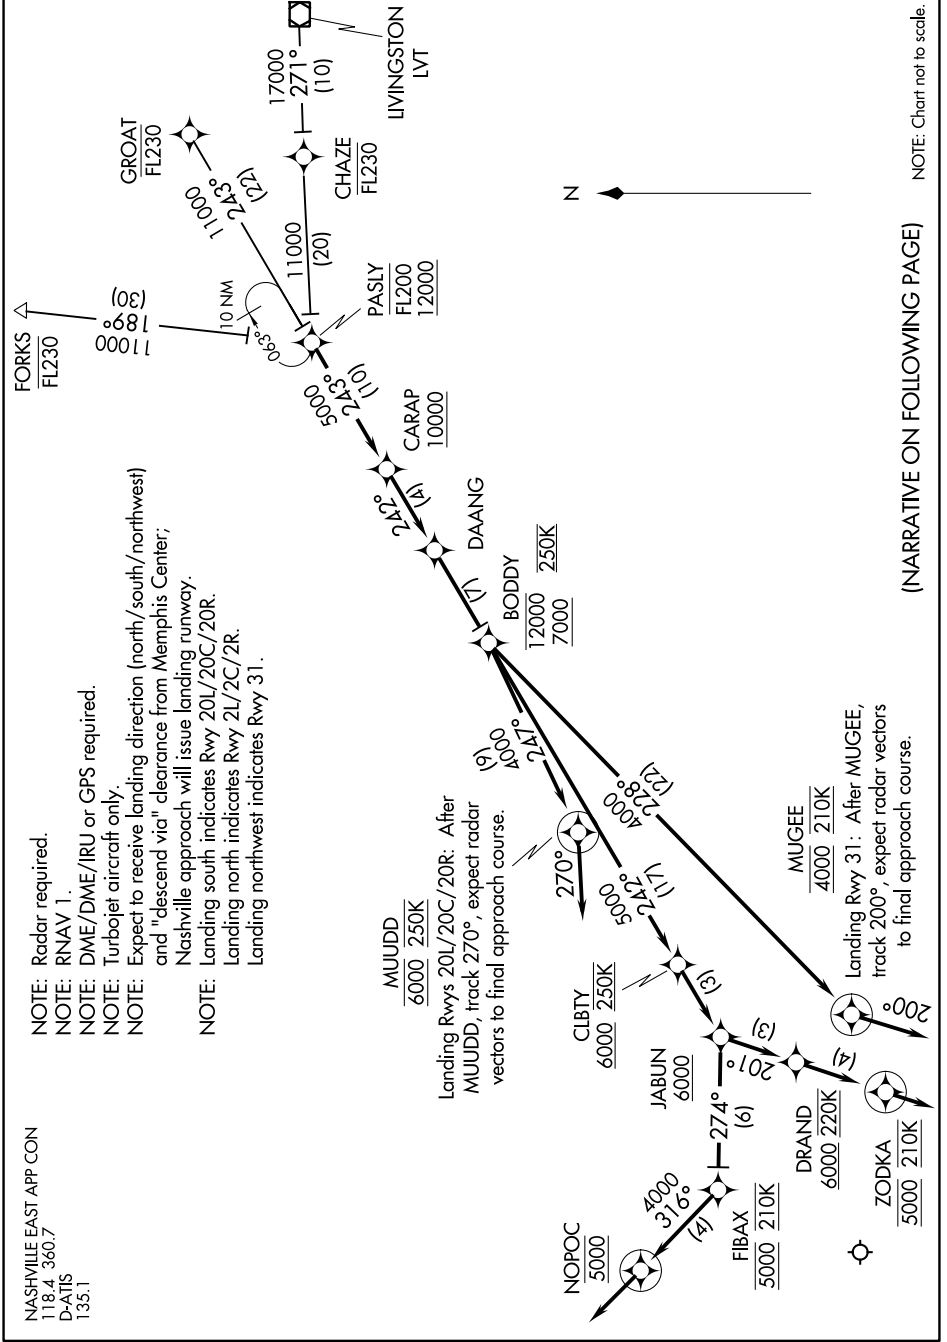

PASLY FOUR ARRIVAL (RNAV)

SE-1, 11 JUL 2024 to 08 AUG 2024

(NARRATIVE ON FOLLOWING PAGE)

NOTE: Chart not to scale.

SE-1, 11 JUL 2024 to 08 AUG 2024

PASLY FOUR ARRIVAL (RNAV)