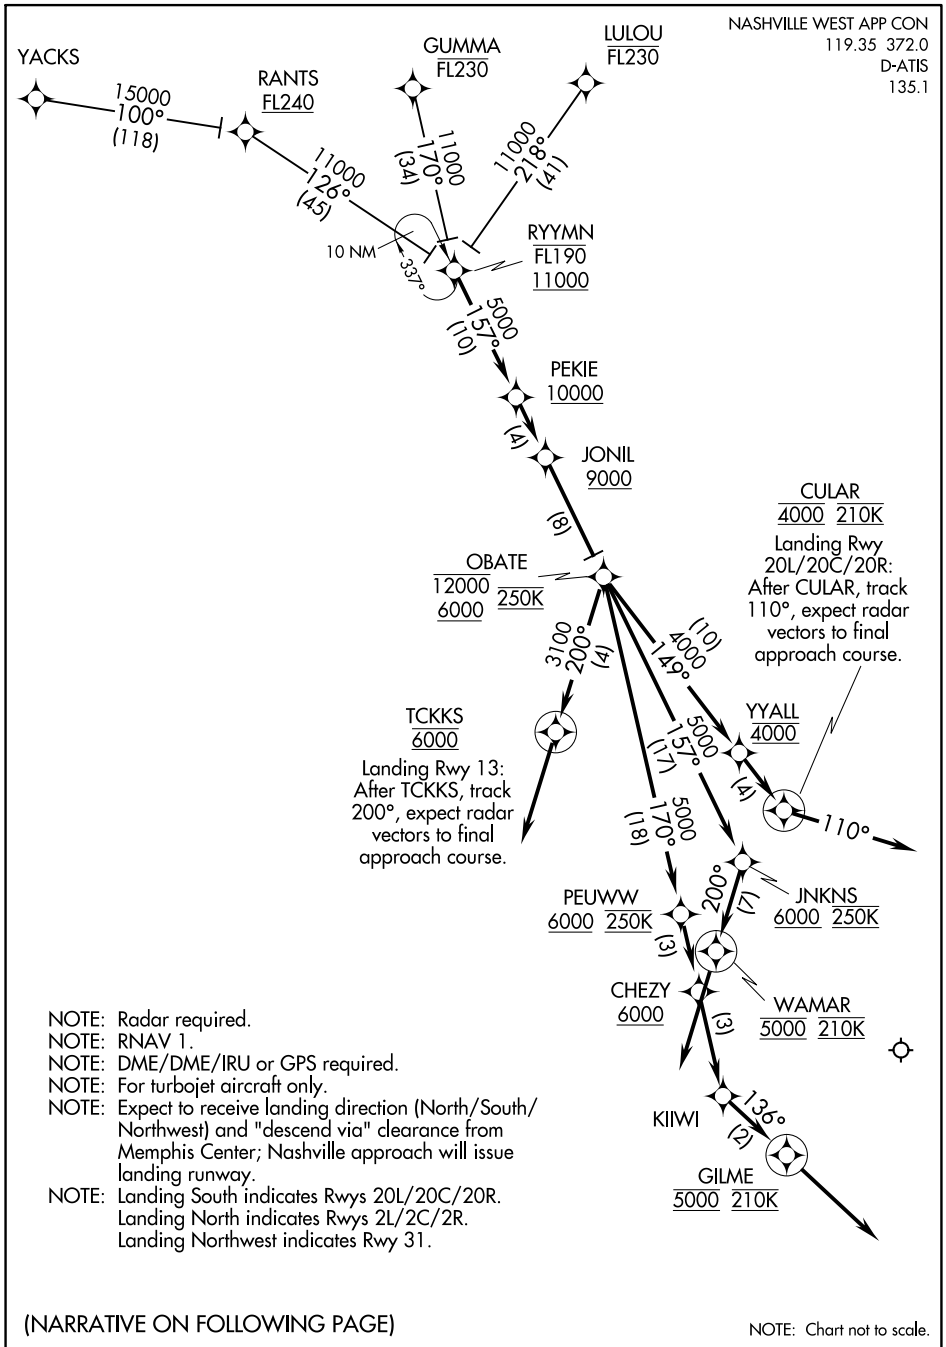

RYYMN TWO ARRIVAL (RNAV)

NASHVILLE WEST APP CON
119.35 372.0
D-ATIS
135.1

SE-1, 11 JUL 2024 to 08 AUG 2024

SE-1, 11 JUL 2024 to 08 AUG 2024

(NARRATIVE ON FOLLOWING PAGE)

NOTE: Chart not to scale.

RYYMN TWO ARRIVAL (RNAV)