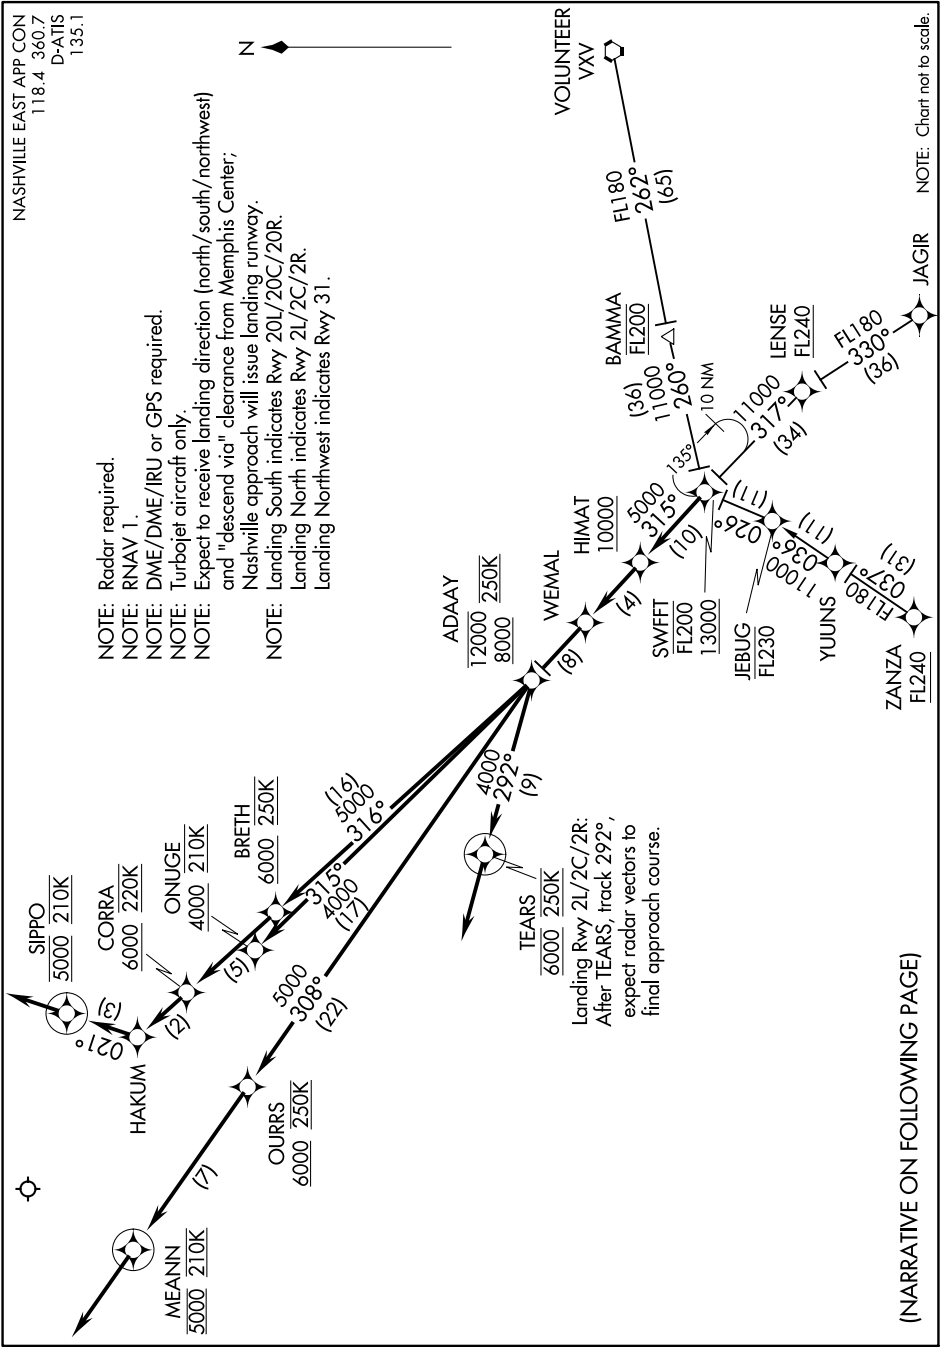

# SWFFT TWO ARRIVAL (RNAV)

SE-1, 11 JUL 2024 to 08 AUG 2024

SE-1, 11 JUL 2024 to 08 AUG 2024

# SWFFT TWO ARRIVAL (RNAV)

(NARRATIVE ON FOLLOWING PAGE)