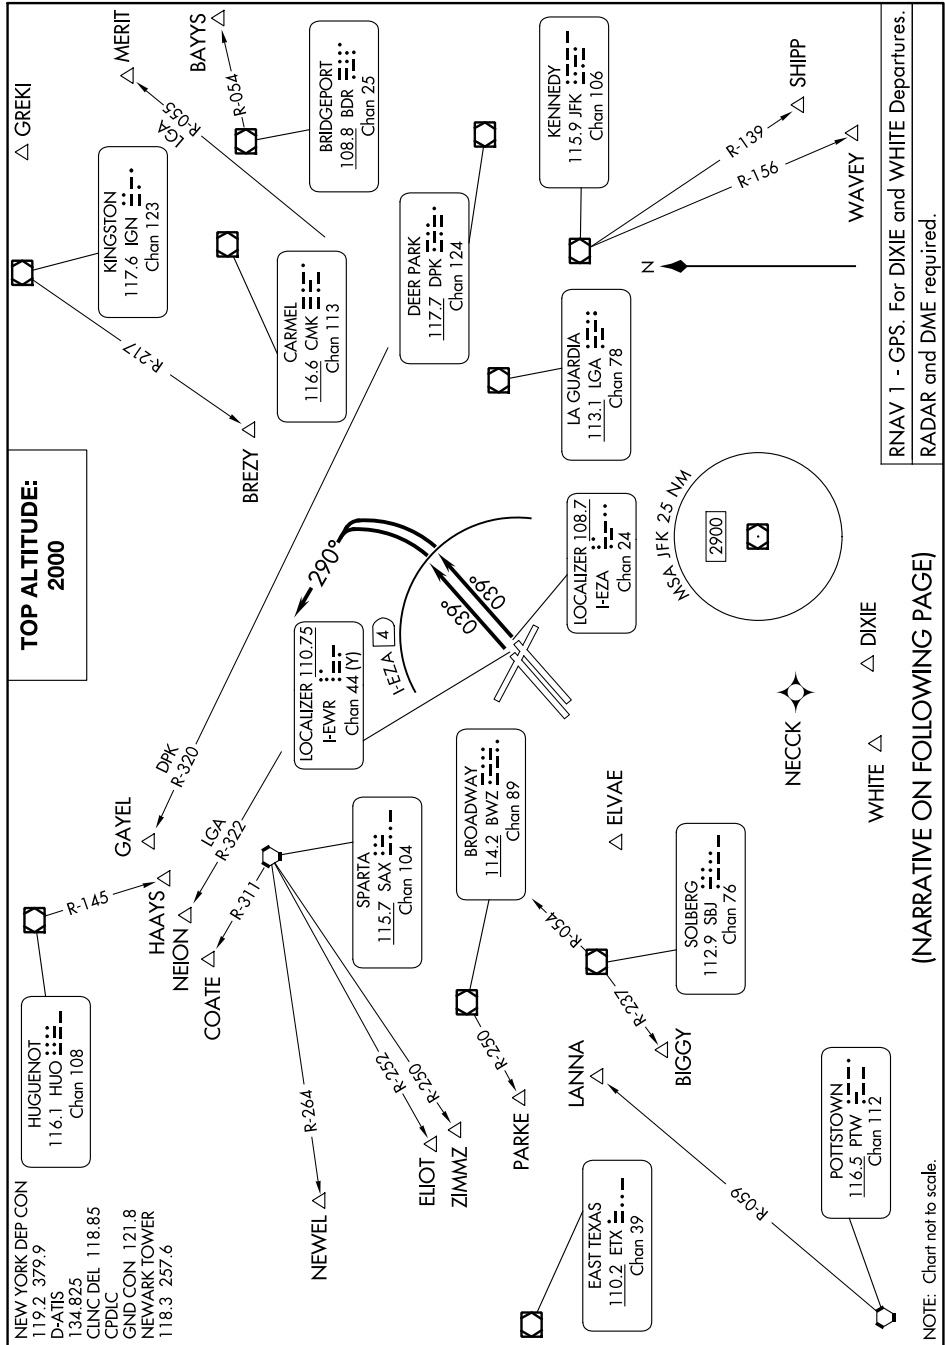

NE-2, 11 JUL 2024 to 08 AUG 2024

TOP ALTITUDE:
2000

RNAV 1 - GPS. For DIXIE and WHITE Departures.
RADAR and DME required.

(NARRATIVE ON FOLLOWING PAGE)

NE-2, 11 JUL 2024 to 08 AUG 2024

NOTE: Chart not to scale.