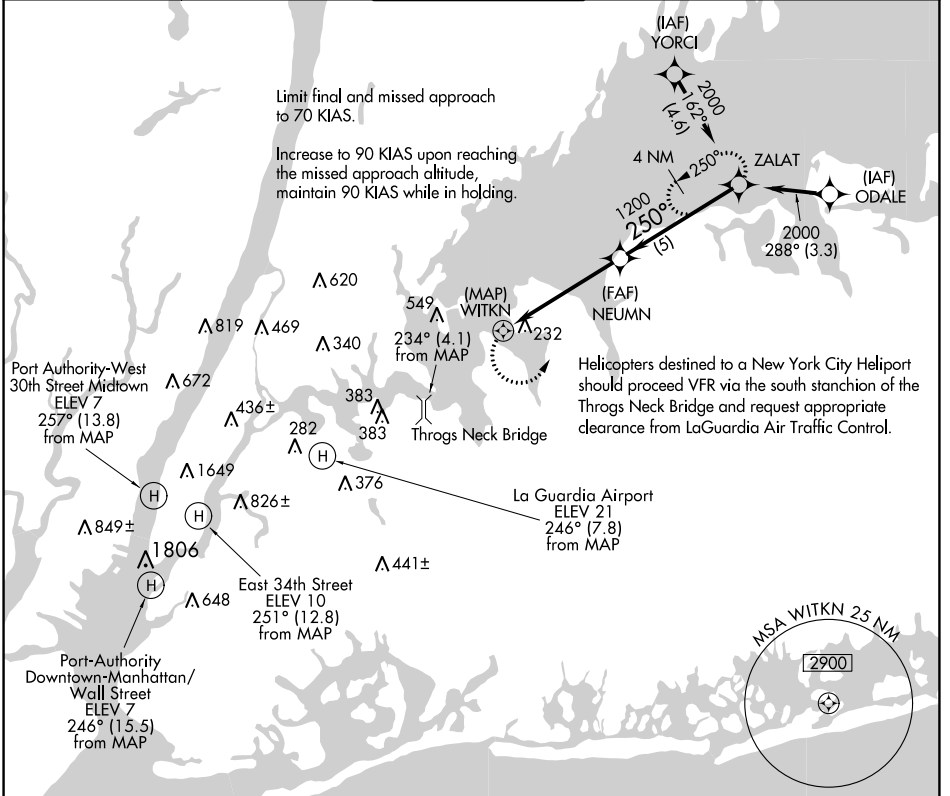

APP CRS <b>250°</b>	Rwy Idg TDZE Apt Elev	N/A N/A N/A
------------------------	-----------------------------	-------------------

# COPTER RNAV (GPS) 250°

LAGUARDIA (L.G.A.)

NA	DME/DME RNP-0.3 NA. Use LaGuardia altimeter setting.	MISSED APPROACH: Climbing left turn to 1240, then climb to 2000 direct ZALAT and hold. (Maintain heading 070° until 1240).
----	---	--

NE-2, 11 JUL 2024 to 08 AUG 2024

NE-2, 11 JUL 2024 to 08 AUG 2024

CATEGORY	COPTER
LNAV MDA	520- <sup>3</sup> / <sub>4</sub> 391 (400- <sup>3</sup> / <sub>4</sub> )