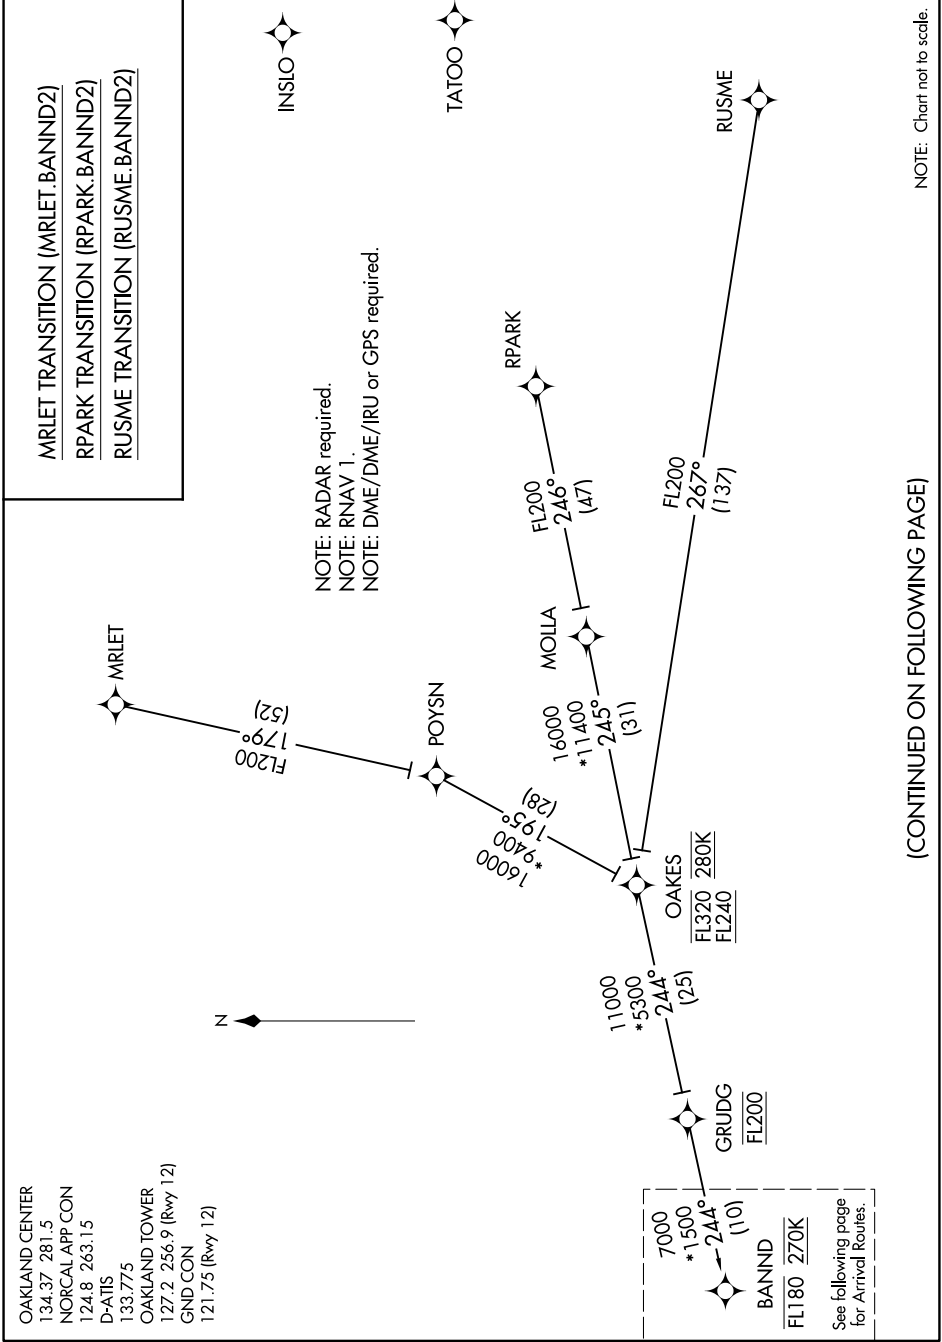

BANND TWO ARRIVAL (RNAV) Transition Routes

SW-2, 11 JUL 2024 to 08 AUG 2024

NOTE: Chart not to scale.

(CONTINUED ON FOLLOWING PAGE)

SW-2, 11 JUL 2024 to 08 AUG 2024

BANND TWO ARRIVAL (RNAV) Transition Routes