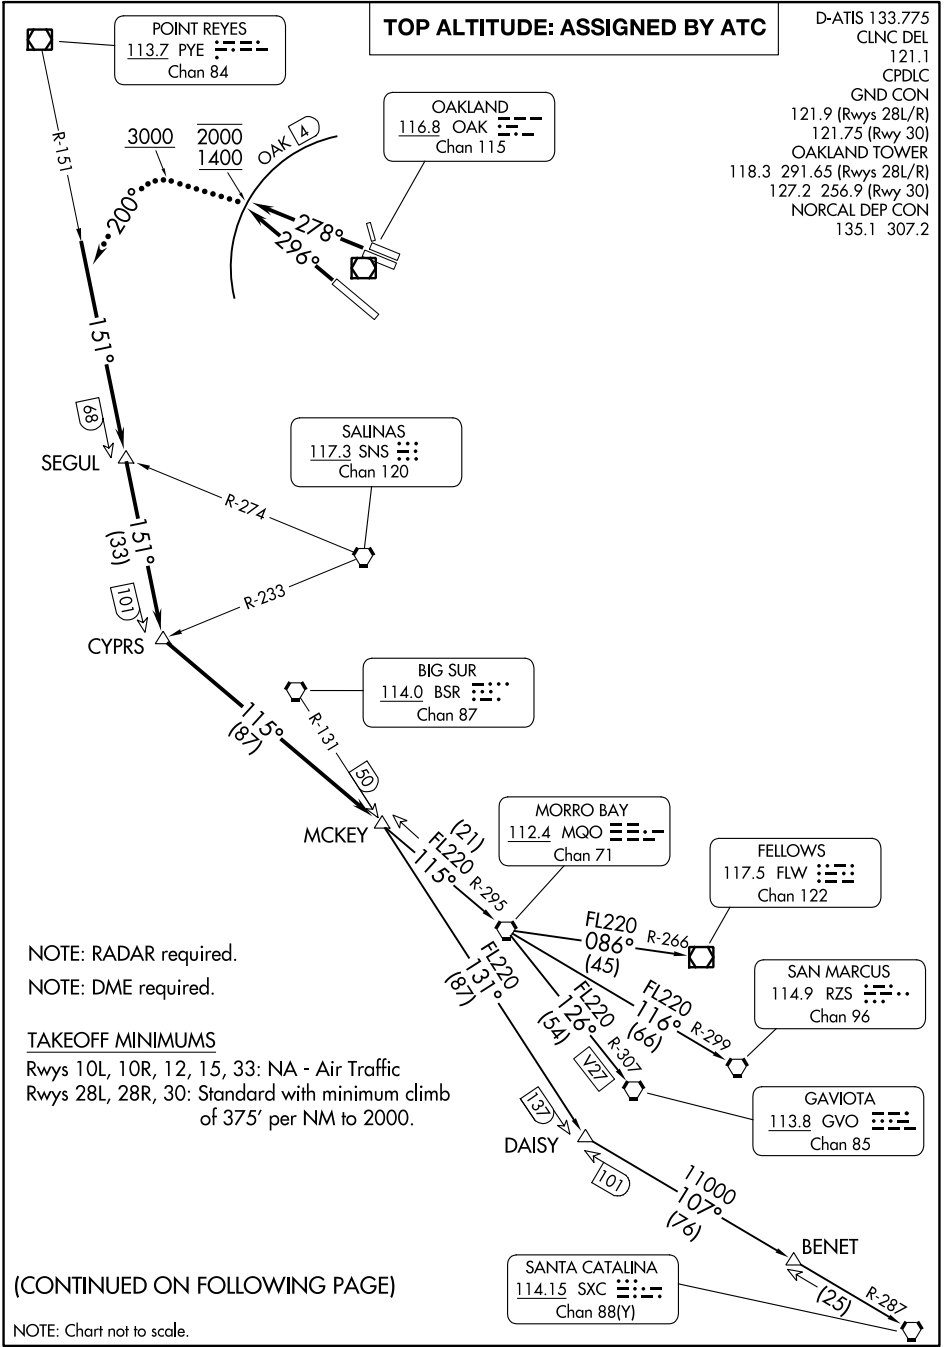

(COAST9.MCKEY) 24025  
**COAST NINE DEPARTURE**

AL-294 (FAA)

METRO OAKLAND INTL (OAK)  
 OAKLAND, CALIFORNIA

SW-2, 11 JUL 2024 to 08 AUG 2024

SW-2, 11 JUL 2024 to 08 AUG 2024

(CONTINUED ON FOLLOWING PAGE)

NOTE: Chart not to scale.

**COAST NINE DEPARTURE**  
 (COAST9.MCKEY) 01FEB18

OAKLAND, CALIFORNIA  
 METRO OAKLAND INTL (OAK)