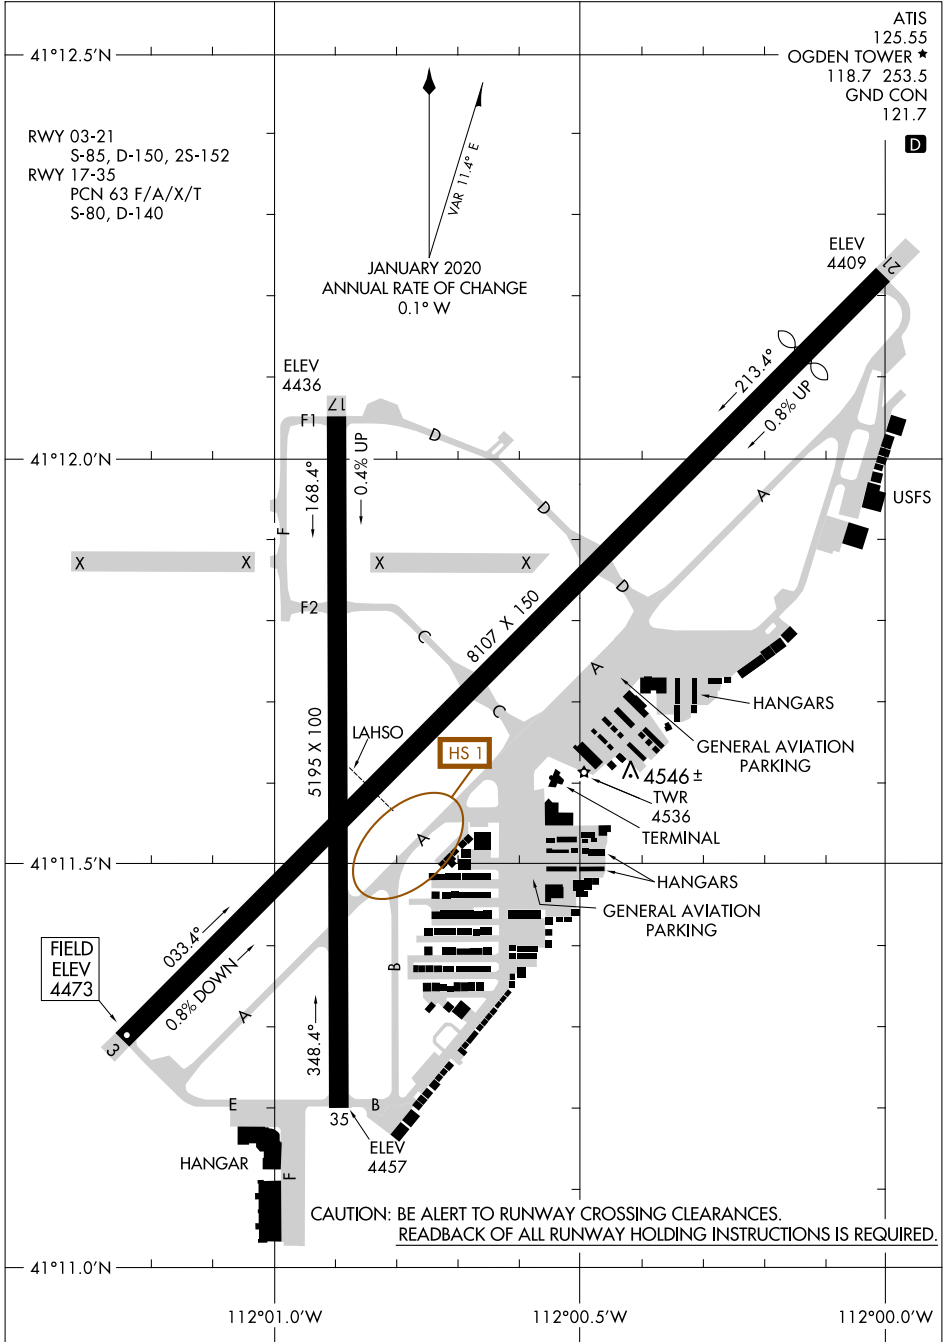

23110
AIRPORT DIAGRAM

AL-297 (FAA)

OGDEN-HINCKLEY (OGD)
OGDEN, UTAH

SW-4, 11 JUL 2024 to 08 AUG 2024

SW-4, 11 JUL 2024 to 08 AUG 2024

CAUTION: BE ALERT TO RUNWAY CROSSING CLEARANCES.
READBCK OF ALL RUNWAY HOLDING INSTRUCTIONS IS REQUIRED.

AIRPORT DIAGRAM
23110

OGDEN, UTAH
OGDEN-HINCKLEY (OGD)