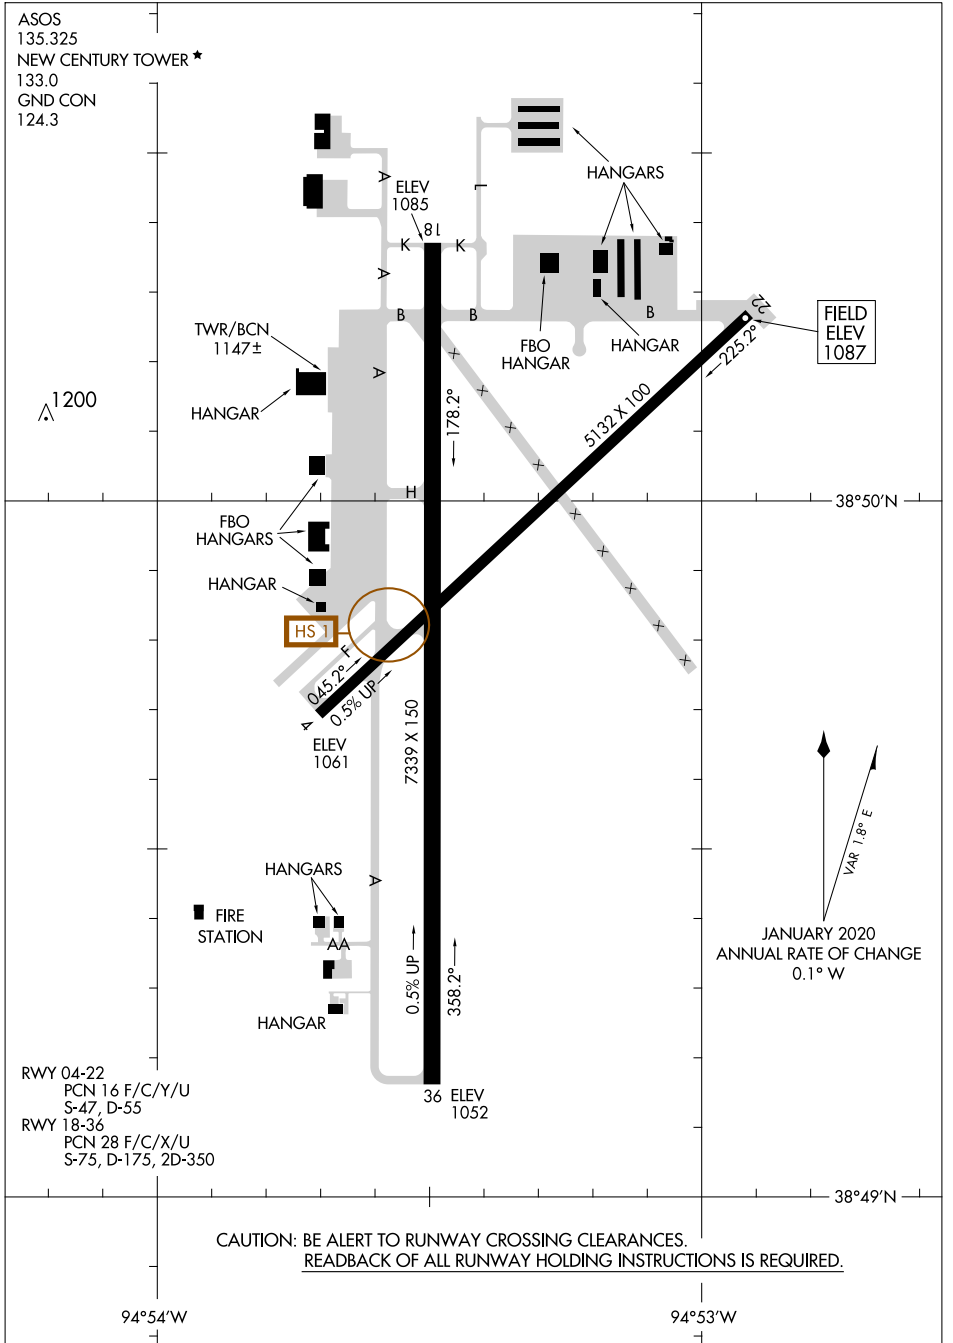

20086

AIRPORT DIAGRAM

AL-302 (FAA)

NEW CENTURY AIRCENTER (IXD)

OLATHE, KANSAS

NC-2, 11 JUL 2024 to 08 AUG 2024

AIRPORT DIAGRAM

20086

NEW CENTURY AIRCENTER (IXD)

OLATHE, KANSAS