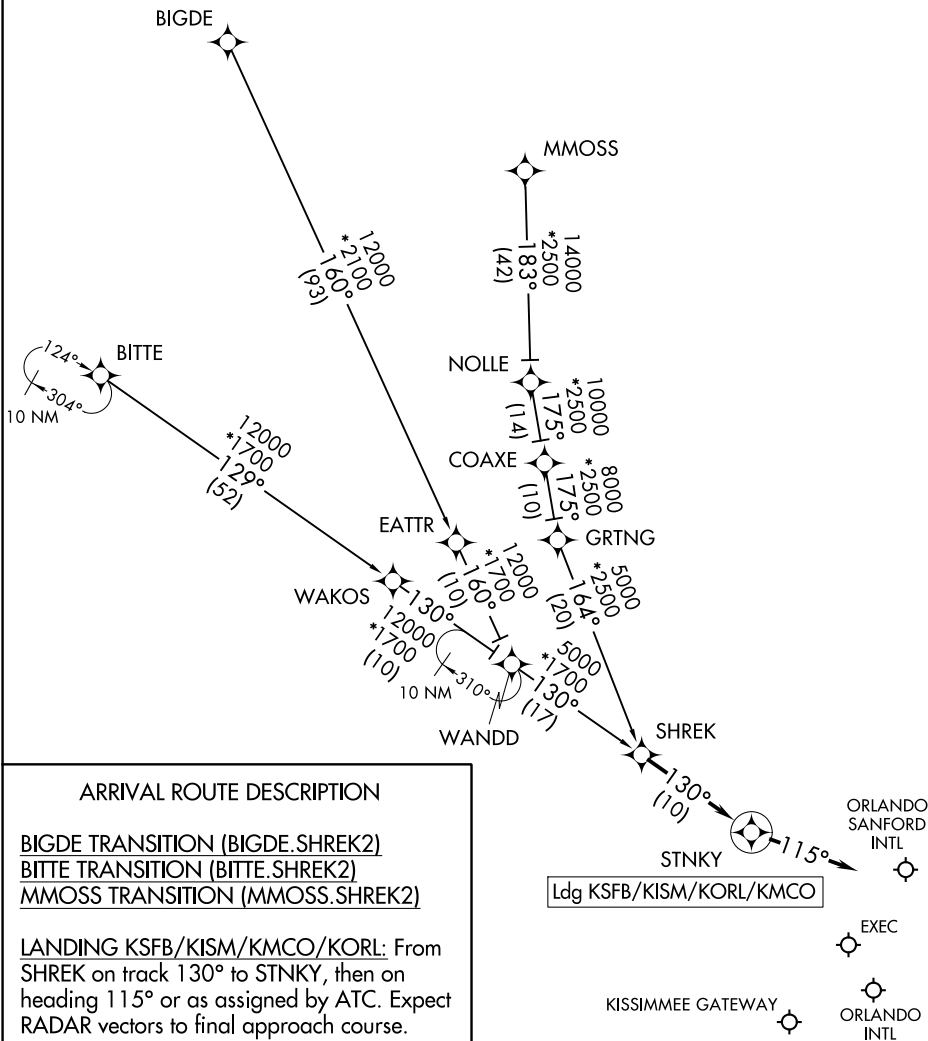

SHREK TWO ARRIVAL (RNAV)

ORLANDO, FLORIDA

RNAV 1 - DME/DME/IRU or GPS.

RADAR required.

ORLANDO APP CON 134.05 339.8
 JACKSONVILLE APP CON 128.675 263.05
 ISM ATIS 128.775
 ORL ATIS 127.25
 SFB ATIS 125.975
 MCO D-ATIS ARR 121.25

NOTE: Jets landing ISM and ORL, ATC assigned only.
 NOTE: Turboprops and props only landing MCO.
 NOTE: Landing all airports, expect RADAR vectors after STINKY.

SE-3, 11 JUL 2024 to 08 AUG 2024

SE-3, 11 JUL 2024 to 08 AUG 2024

SHREK TWO ARRIVAL (RNAV)

(SHREK.SHREK2) 02DEC21

ORLANDO, FLORIDA