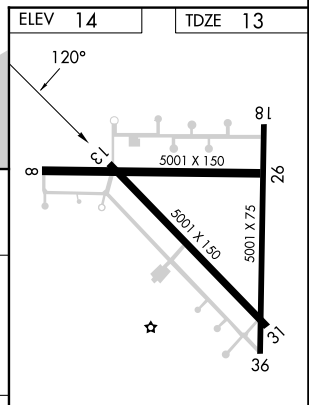

MISSED APPROACH: Climbing right turn to 2000 direct PSX VORTAC and hold.

ASOS
118.025

HOUSTON CENTER
135.05 353.6

UNICOM
122.8 (CTAF) 0

SC-5, 11 JUL 2024 to 08 AUG 2024

SC-5, 11 JUL 2024 to 08 AUG 2024

CATEGORY	A	B	C	D
S-13		380-1 367 (400-1)		380-1¼ 367 (400-1¼)
CIRCLING	460-1 446 (500-1)	480-1 466 (500-1)	560-1½ 546 (600-1½)	700-2¼ 686 (700-2¼)