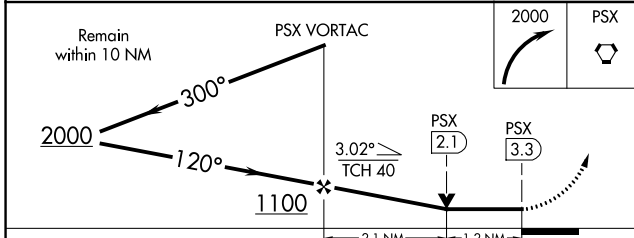

MISSED APPROACH: Climbing right turn to 2000 direct PSX VORTAC and hold.

ASOS
118.025

HOUSTON CENTER
135.05 353.6

UNICOM
122.8 (CTAF) 0

SC-5, 11 JUL 2024 to 08 AUG 2024

SC-5, 11 JUL 2024 to 08 AUG 2024

CATEGORY	A	B	C	D
S-13		380-1 367 (400-1)		380-1¼ 367 (400-1¼)
CIRCLING	460-1 446 (500-1)	480-1 466 (500-1)	560-1½ 546 (600-1½)	700-2¼ 686 (700-2¼)