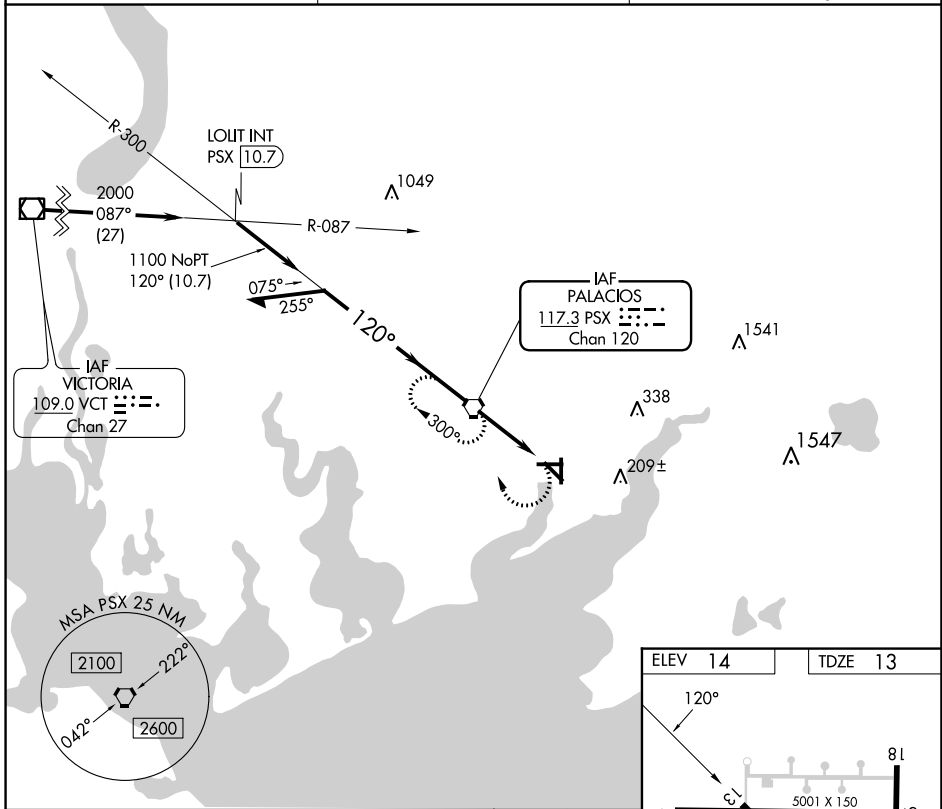

VORTAC PSX 117.3 Chan 120	APP CRS 120°	Rwy Idg TDZE 13 Apt Elev 14	5001
---	------------------------	---	-------------

VOR RWY 13

PALACIOS MUNI (PSX)

⚠ When local altimeter setting not received, use Port Lavaca altimeter setting: increase all MDAs 60 feet and S-13 Cat C/D and Circling Cat C/D visibility ¼ SM. Rwy 13 helicopter visibility reduction below ¾ SM NA. Circling Rwy 8, 18, 26, 31, 36 NA at night.

MISSED APPROACH: Climbing right turn to 2000 direct PSX VORTAC and hold.

ASOS
118.025

HOUSTON CENTER
135.05 353.6

UNICOM
122.8 (CTAF) 0

SC-5, 11 JUL 2024 to 08 AUG 2024

SC-5, 11 JUL 2024 to 08 AUG 2024

CATEGORY	A	B	C	D
S-13		380-1 367 (400-1)		380-1¼ 367 (400-1¼)
CIRCLING	460-1 446 (500-1)	480-1 466 (500-1)	560-1½ 546 (600-1½)	700-2¼ 686 (700-2¼)

REIL Rwys 13 and 31				
MIRL Rwy 13-31				
FAF to MAP 3.3 NM				
Knots	60	90	120	150 180
Min:Sec	3:18	2:12	1:39	1:19 1:06