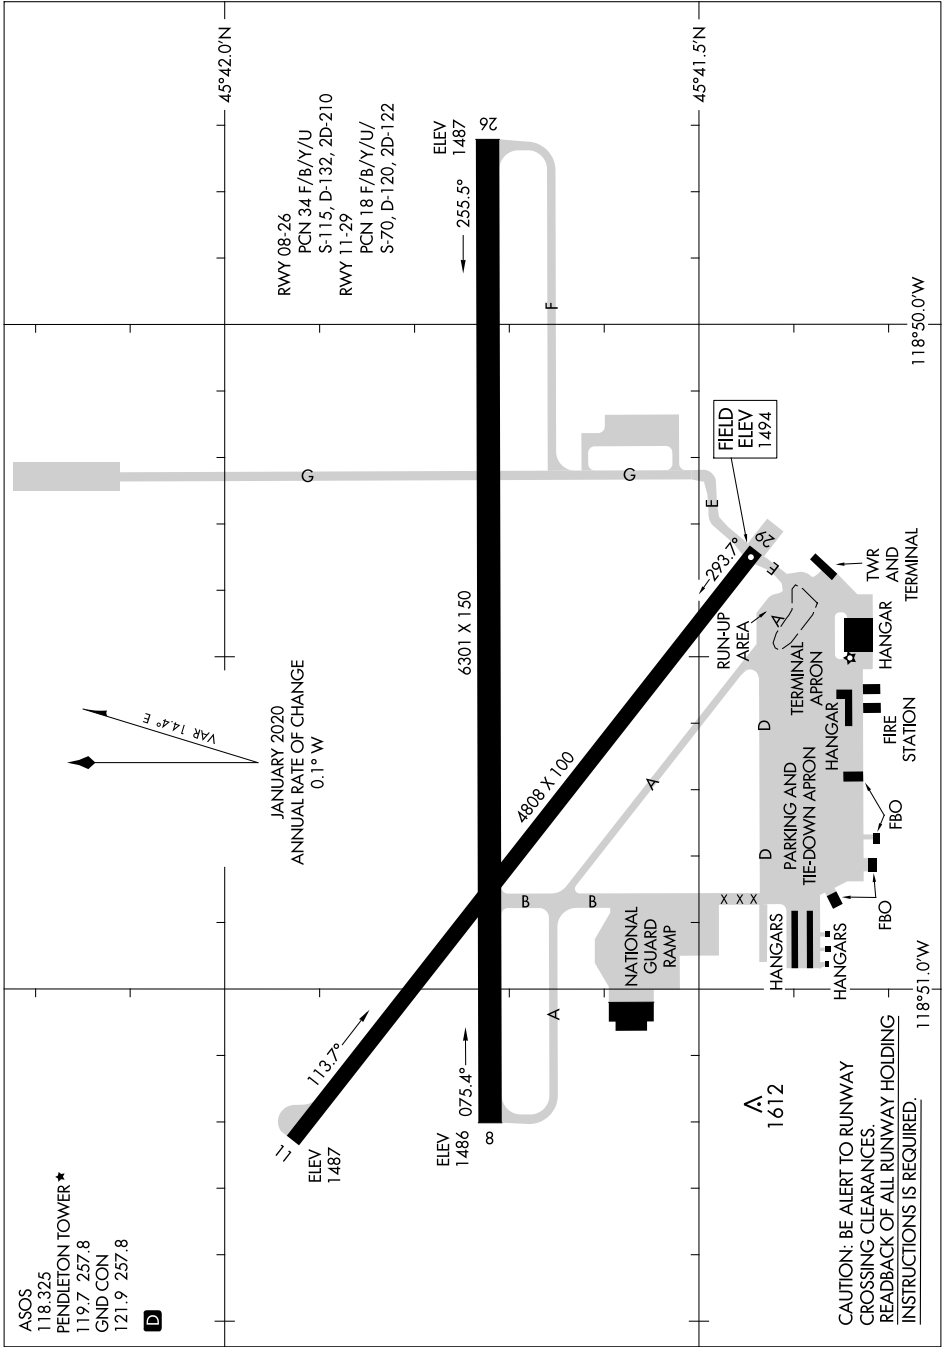

AIRPORT DIAGRAM

EASTERN OREGON RGNL AT PENDLETON (PDT)
AL-316 (FAA)
PENDLETON, OREGON

NW-1, 11 JUL 2024 to 08 AUG 2024

NW-1, 11 JUL 2024 to 08 AUG 2024

AIRPORT DIAGRAM

PENDLETON, OREGON
EASTERN OREGON RGNL AT PENDLETON (PDT)

CAUTION: BE ALERT TO RUNWAY CROSSING CLEARANCES. READBACK OF ALL RUNWAY HOLDING INSTRUCTIONS IS REQUIRED.