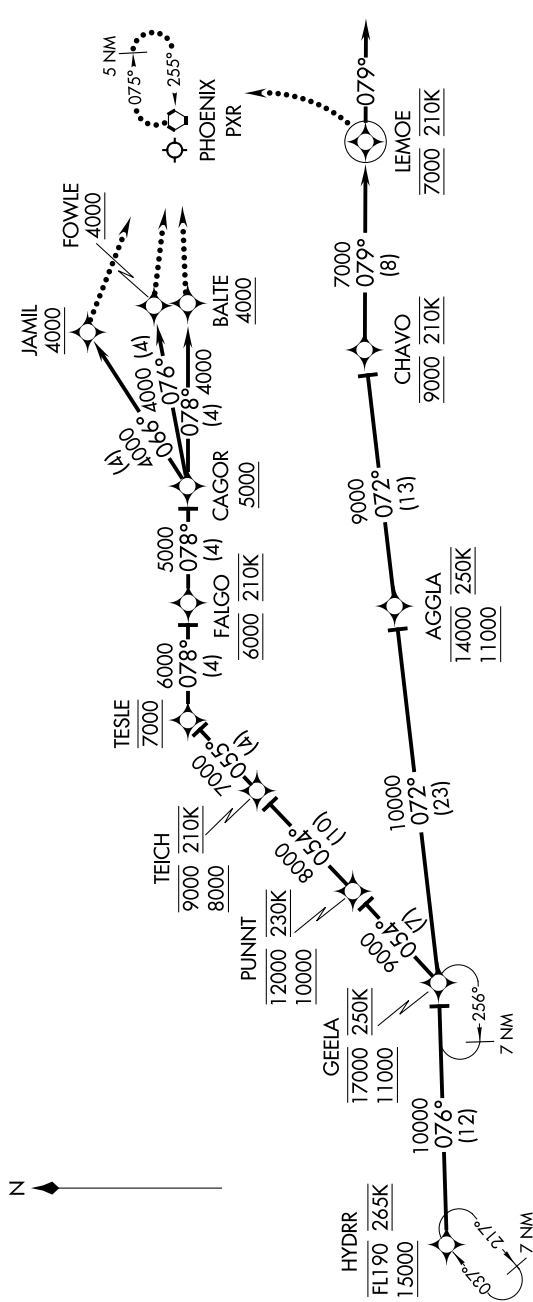

(HYDRR.HYDRR1) 17117

AL-322 (FAA)

PHOENIX SKY HARBOR INTL (PHX)

HYDRR ONE ARRIVAL (RNAV) Arrival Routes

PHOENIX, ARIZONA

PHOENIX APP CON
124.1 256.9
PHOENIX TOWER
118.7 278.8 (Rwy 8-26)
120.9 254.3 (Rwy 7R-25L, 7L-25R)
GND CON
119.75 269.2 (North)
132.55 269.2 (South)
D-ATIS
127.575

NOTE: RADAR required.
NOTE: RNAV 1.
NOTE: DME/DME/IRU or GPS required.
NOTE: For turbojet aircraft only.

NOTE: Chart not to scale.

(NARRATIVE ON FOLLOWING PAGE)

SW-4, 11 JUL 2024 to 08 AUG 2024

SW-4, 11 JUL 2024 to 08 AUG 2024

HYDRR ONE ARRIVAL (RNAV) Arrival Routes

PHOENIX, ARIZONA

(HYDRR.HYDRR1) 18SEP14

PHOENIX SKY HARBOR INTL (PHX)