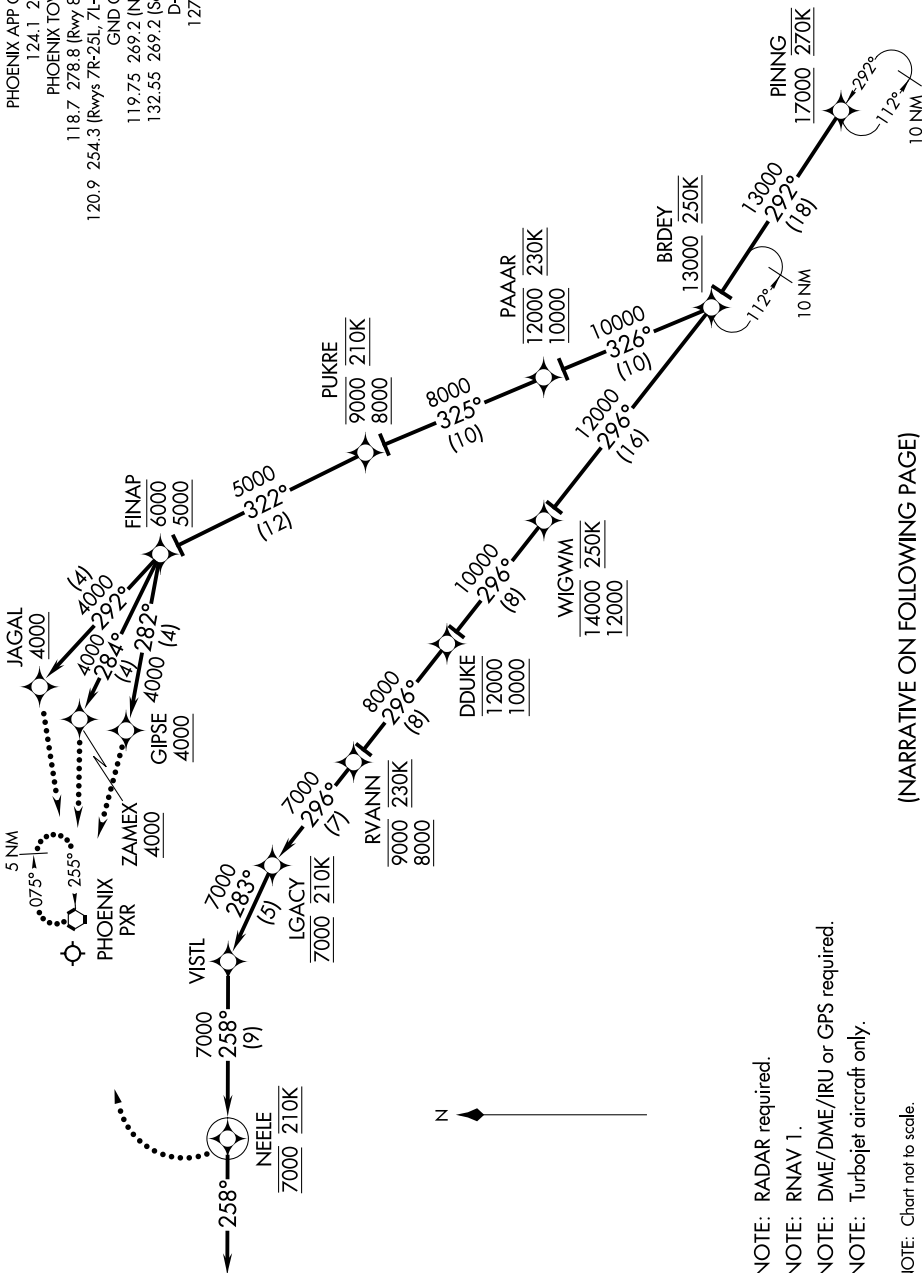

(PING.PINNG1) 17117

AL-322 (FAA)

PING ONE ARRIVAL (RNAV) Arrival Routes

PHOENIX SKY HARBOR INTL (PHX)

PHOENIX, ARIZONA

PHOENIX APP CON
124.1 256.9

PHOENIX TOWER
118.7 278.8 (Rwy 8-26)

120.9 254.3 (Rwys 7R-25L, 7L-25R)

GND CON
119.75 269.2 (North)

132.55 269.2 (South)

D-ATIS
127.575

SW-4, 11 JUL 2024 to 08 AUG 2024

(NARRATIVE ON FOLLOWING PAGE)

NOTE: RADAR required.

NOTE: RNAV 1.

NOTE: DME/DME/IRU or GPS required.

NOTE: Turbojet aircraft only.

NOTE: Chart not to scale.

SW-4, 11 JUL 2024 to 08 AUG 2024

PING ONE ARRIVAL (RNAV) Arrival Routes

(PING.PINNG1) 18SEP14

PHOENIX, ARIZONA

PHOENIX SKY HARBOR INTL (PHX)