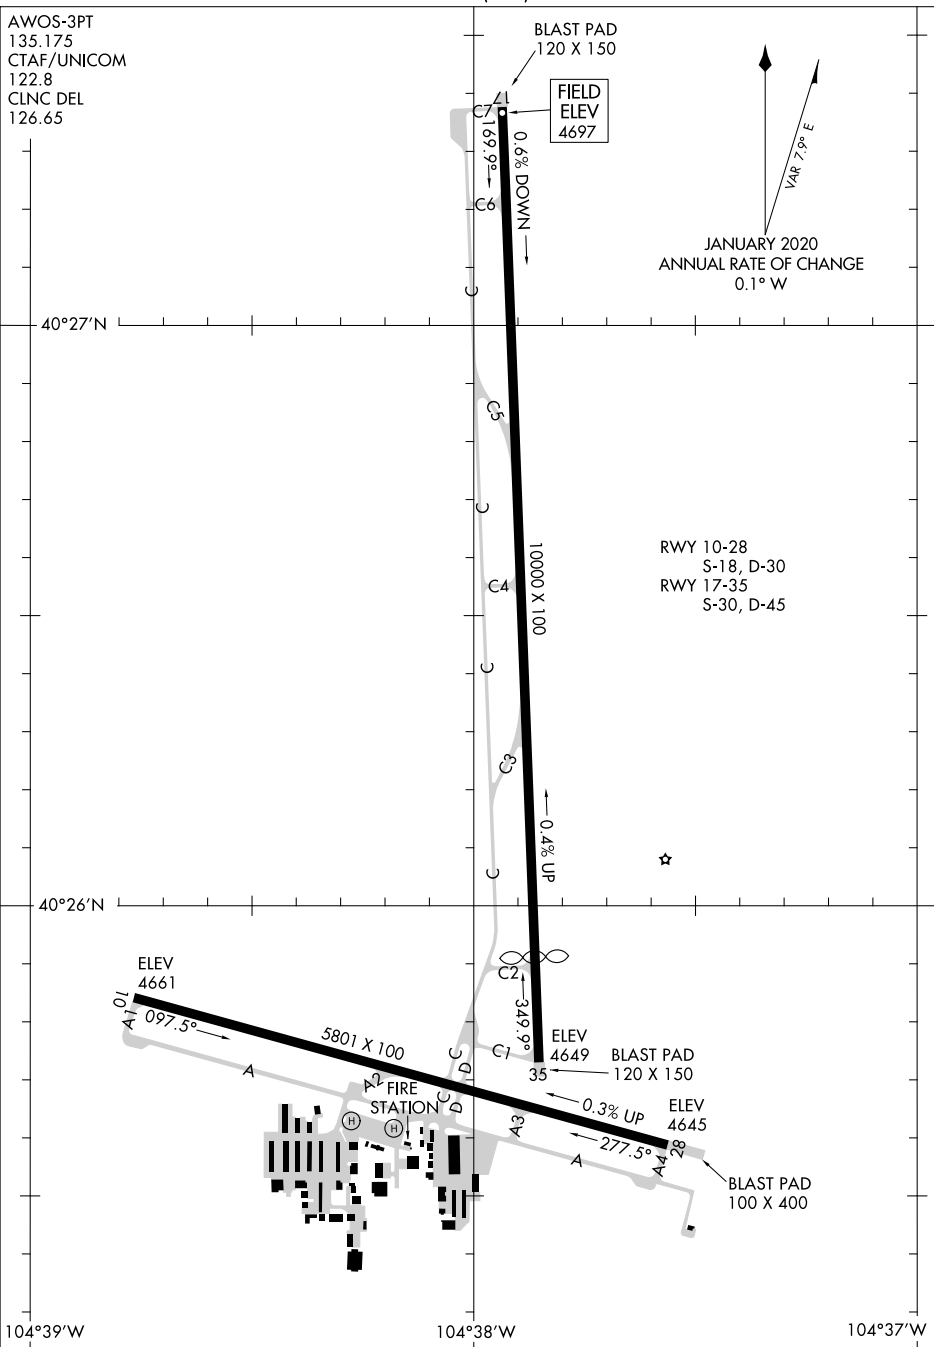

20086

# AIRPORT DIAGRAM

GREELEY-WELD COUNTY (GX Y)  
GREELEY, COLORADO

AL-325 (FAA)

AWOS-3PT  
135.175  
CTAF/UNICOM  
122.8  
CLNC DEL  
126.65

SW-1, 11 JUL 2024 to 08 AUG 2024

SW-1, 11 JUL 2024 to 08 AUG 2024

# AIRPORT DIAGRAM

20086

GREELEY, COLORADO  
GREELEY-WELD COUNTY (GX Y)