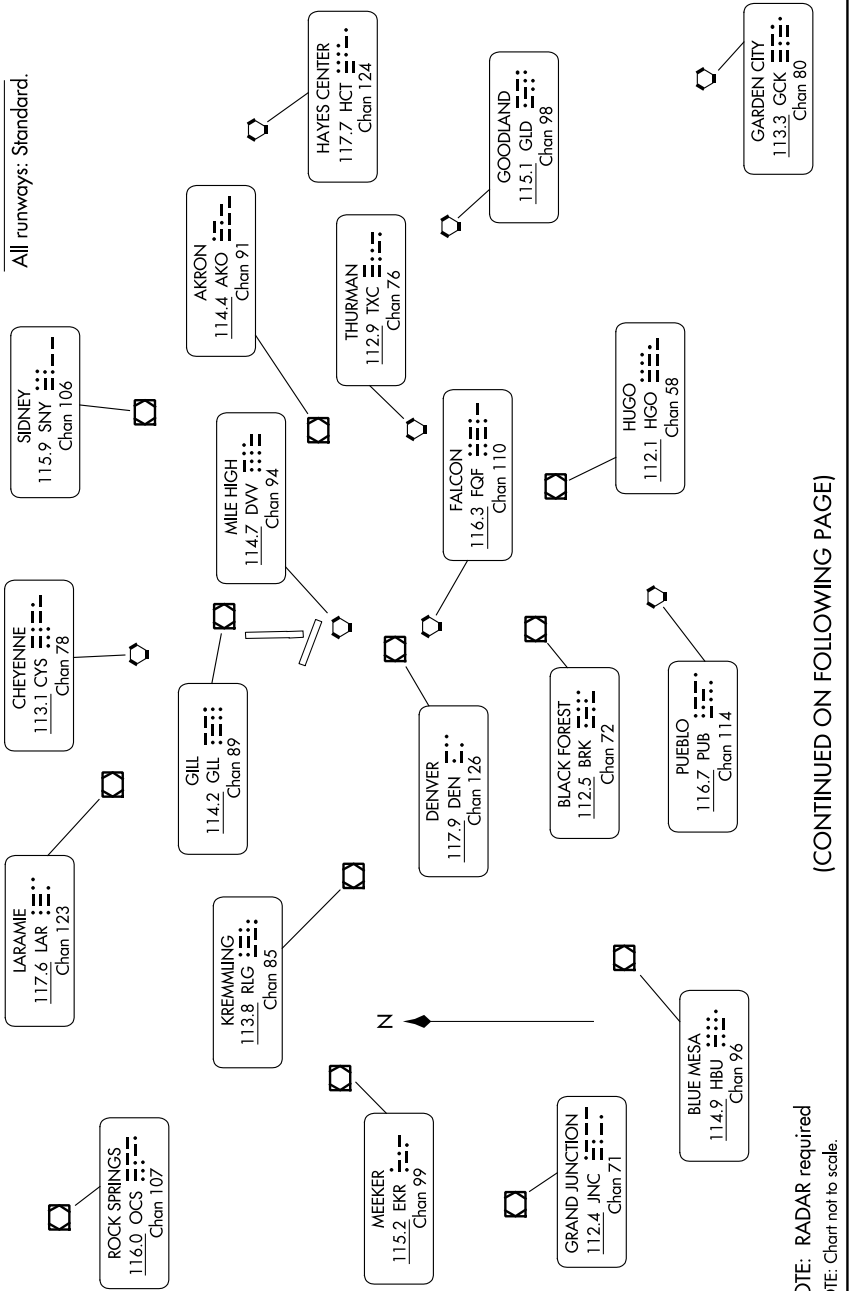

# DENVER TWO DEPARTURE

AL-325 (FAA)

GREELEY-WELD COUNTY (GXY)  
GREELEY, COLORADO

TAKEOFF MINIMUMS  
All runways: Standard.

SW-1, 11 JUL 2024 to 08 AUG 2024

DENVER DEP CON  
134.85 251.125  
CLNC DEL  
126.65

(CONTINUED ON FOLLOWING PAGE)

SW-1, 11 JUL 2024 to 08 AUG 2024

NOTE: RADAR required  
NOTE: Chart not to scale.

# DENVER TWO DEPARTURE

GREELEY, COLORADO  
GREELEY-WELD COUNTY (GXY)