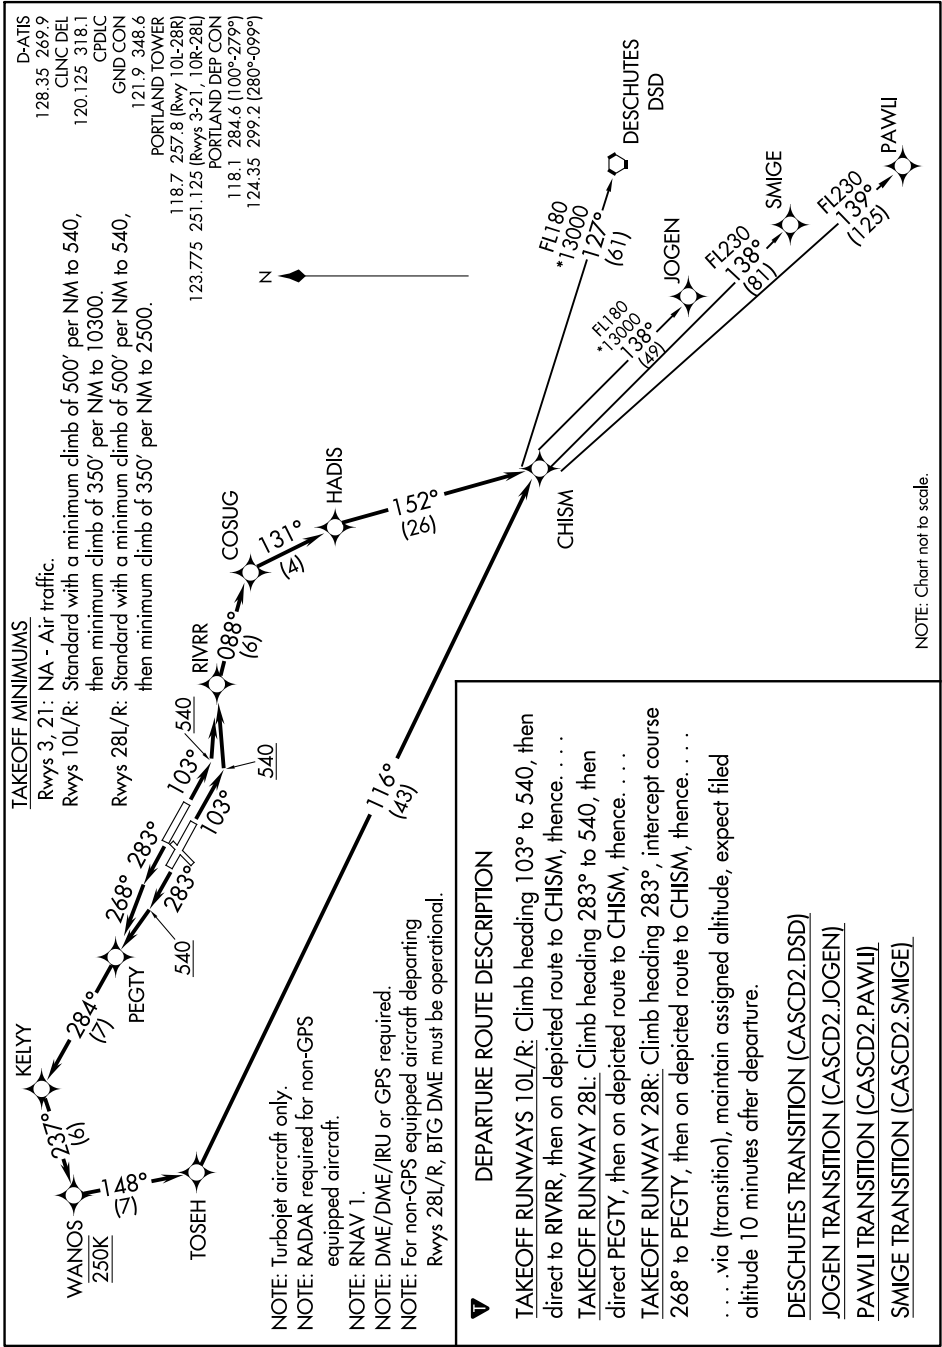

CASCADE TWO DEPARTURE (RNAV)

AL-330 (FAA)

PORTLAND INTL (PDX)
PORTLAND, OREGON

NW-1, 11 JUL 2024 to 08 AUG 2024

CASCADE TWO DEPARTURE (RNAV)

NW-1, 11 JUL 2024 to 08 AUG 2024