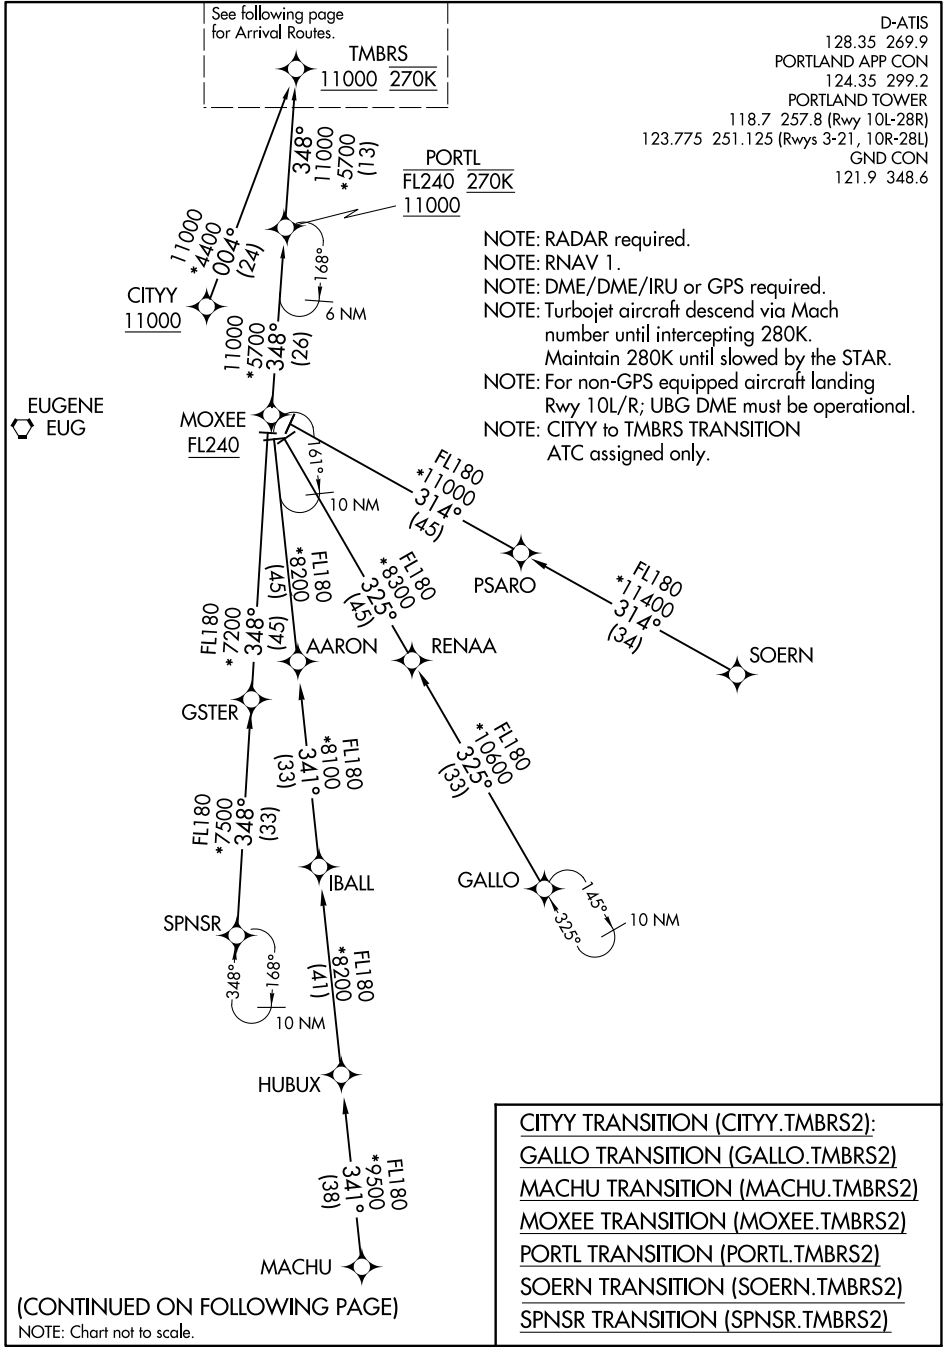

(TMBRS.TMBRS2) 17173

TMBRS TWO ARRIVAL (RNAV) Transition Routes

AL-330 (FAA)

PORTLAND INTL (PDX)
PORTLAND, OREGON

See following page
for Arrival Routes.

D-ATIS
128.35 269.9
PORTLAND APP CON
124.35 299.2
PORTLAND TOWER
118.7 257.8 (Rwy 10L-28R)
123.775 251.125 (Rwys 3-21, 10R-28L)
GND CON
121.9 348.6

NW-1, 11 JUL 2024 to 08 AUG 2024

NW-1, 11 JUL 2024 to 08 AUG 2024

(CONTINUED ON FOLLOWING PAGE)
NOTE: Chart not to scale.

TMBRS TWO ARRIVAL (RNAV) Transition Routes

(TMBRS.TMBRS2) 25JUN15

PORTLAND, OREGON
PORTLAND INTL (PDX)