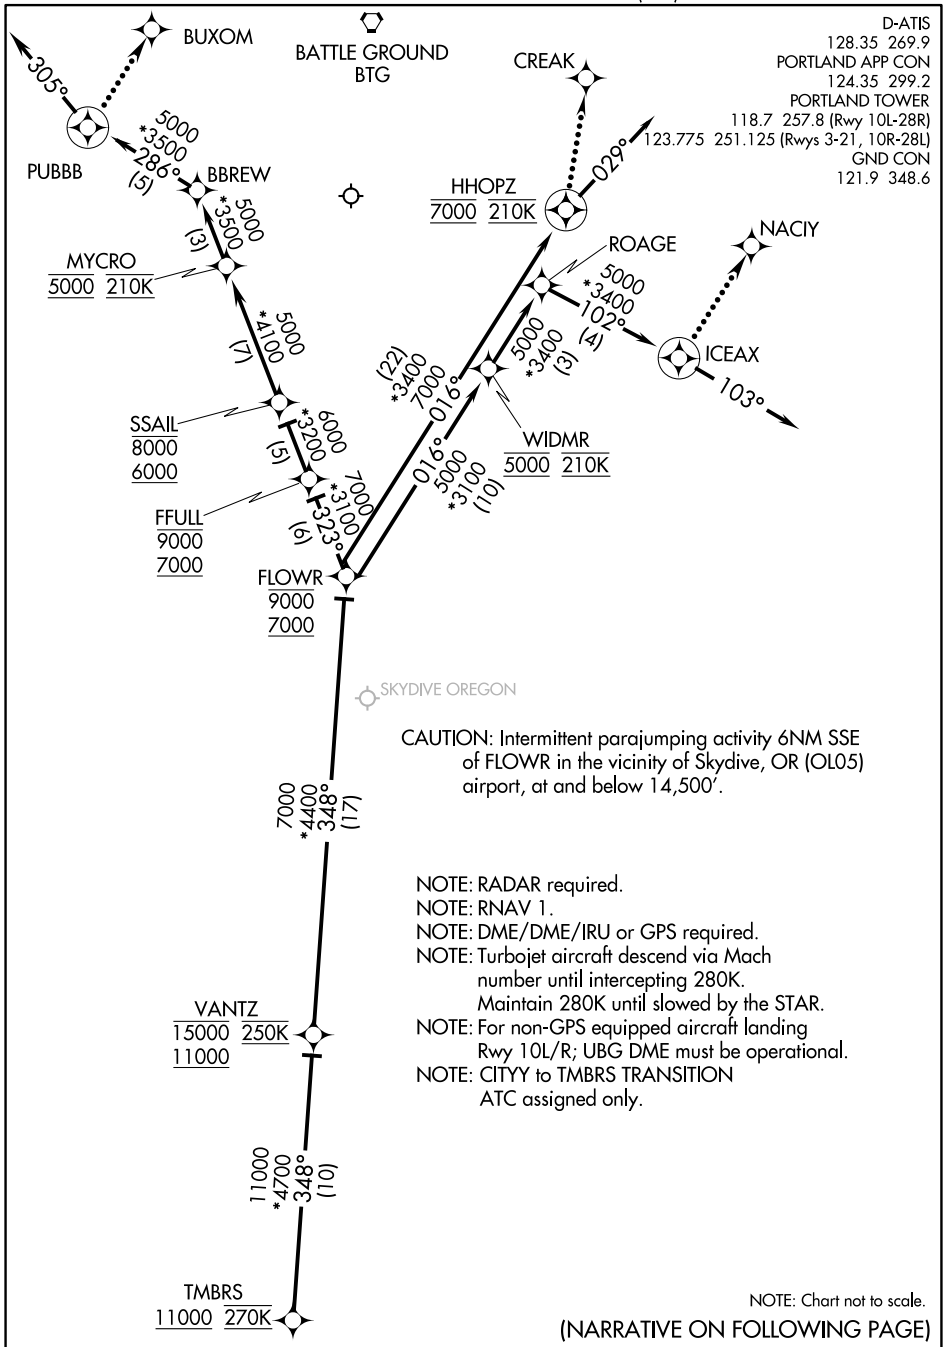

(TMBRS.TMBRS2) 19115

TMBRS TWO ARRIVAL (RNAV) Arrival Routes

AL-330 (FAA)

PORTLAND INTL (PDX)
PORTLAND, OREGON

D-ATIS
128.35 269.9
PORTLAND APP CON
124.35 299.2
PORTLAND TOWER
118.7 257.8 (Rwy 10L-28R)
123.775 251.125 (Rwys 3-21, 10R-28L)
GND CON
121.9 348.6

NW-1, 11 JUL 2024 to 08 AUG 2024

NW-1, 11 JUL 2024 to 08 AUG 2024

TMBRS TWO ARRIVAL (RNAV) Arrival Routes

(TMBRS.TMBRS2) 25JUN15

PORTLAND, OREGON
PORTLAND INTL (PDX)