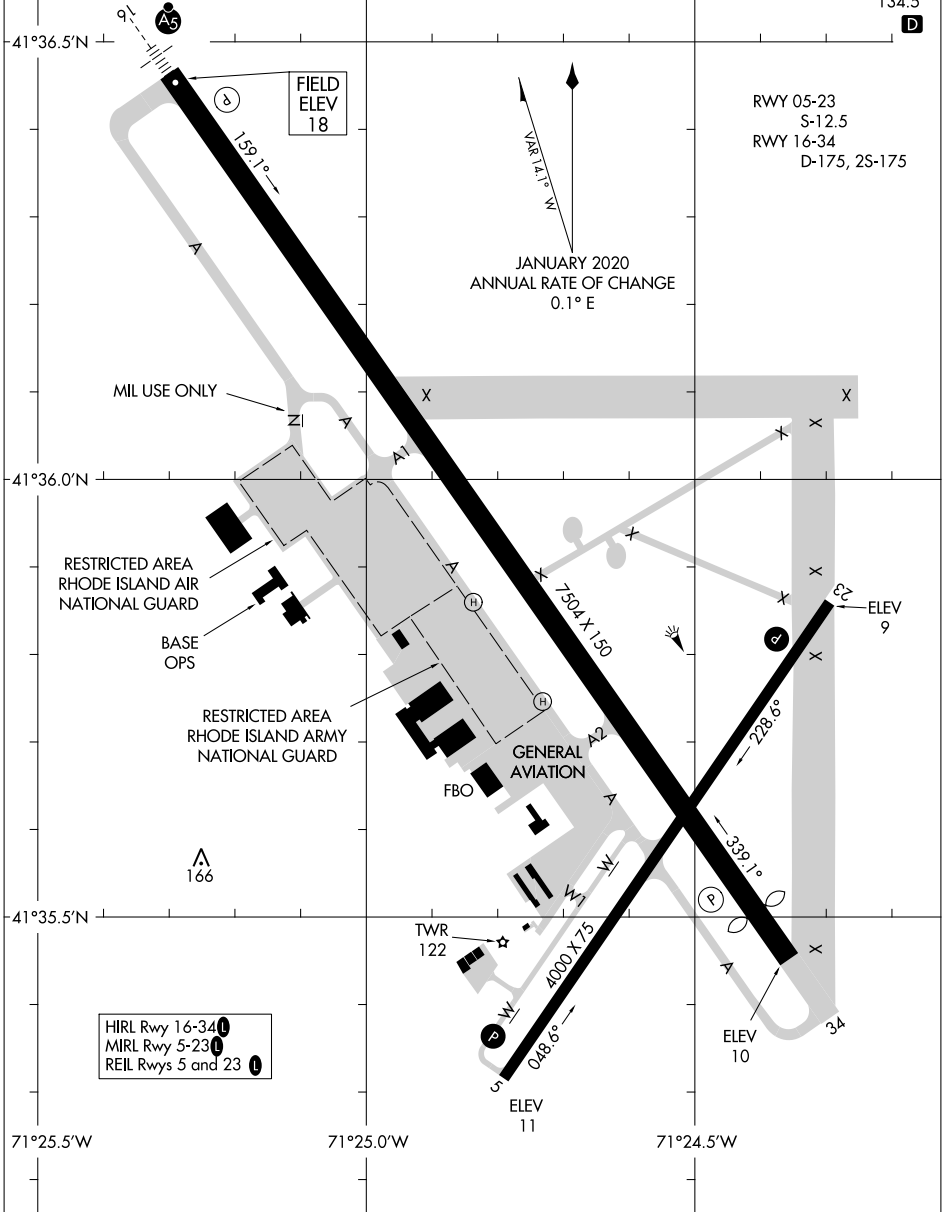

# AIRPORT DIAGRAM

AL-338 (FAA)

QUONSET STATE (OQU)  
NORTH KINGSTOWN, RHODE ISLAND

CAUTION: BE ALERT TO RUNWAY CROSSING CLEARANCES.  
READBACK OF ALL RUNWAY HOLDING INSTRUCTIONS IS REQUIRED.

ATIS\* 118.6  
QUONSET TOWER\* 126.35 (CTAF) 252.9  
GND CON 134.5  
CLNC DEL 134.5  
D

NE-1, 11 JUL 2024 to 08 AUG 2024

NE-1, 11 JUL 2024 to 08 AUG 2024