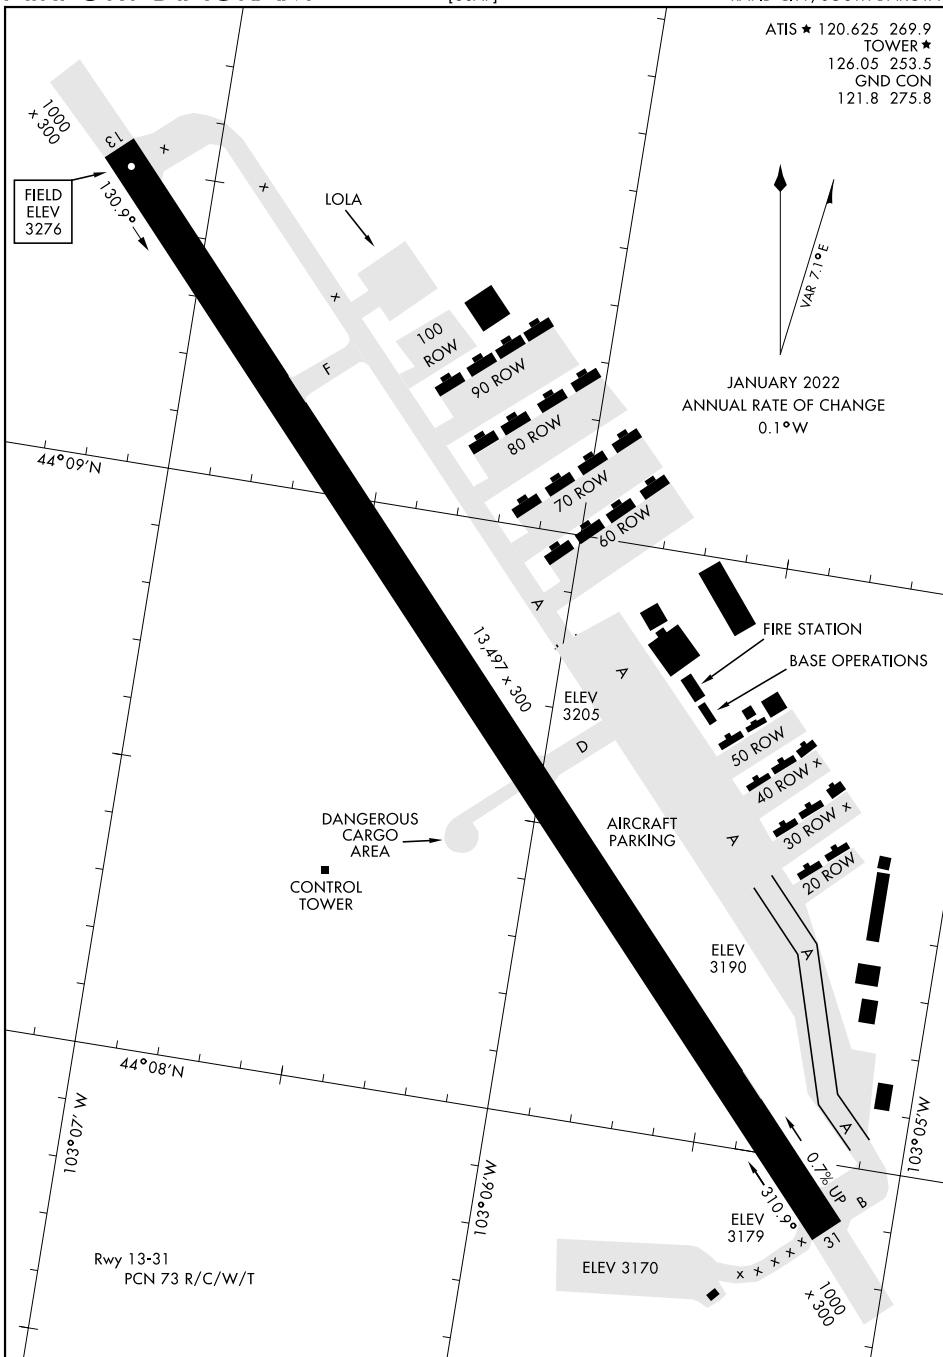

AIRPORT DIAGRAM

[USAF]

ELLSWORTH AFB (KRCA)

RAPID CITY, SOUTH DAKOTA

ATIS ★ 120.625 269.9
 TOWER ★
 126.05 253.5
 GND CON
 121.8 275.8

JANUARY 2022
 ANNUAL RATE OF CHANGE
 0.1°W

NC-1, 11 JUL 2024 to 08 AUG 2024

NC-1, 11 JUL 2024 to 08 AUG 2024

Rwy 13-31
 PCN 73 R/C/W/T

AIRPORT DIAGRAM

RAPID CITY, SOUTH DAKOTA
 ELLSWORTH AFB (KRCA)