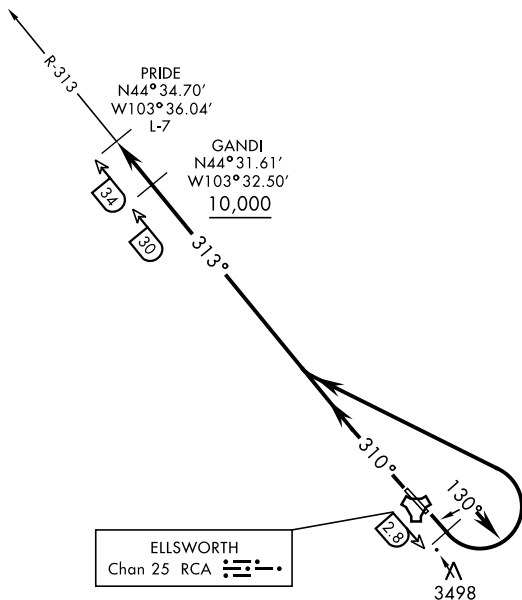

ELLSWORTH-THREE DEPARTURE (RCA3•RCA)

ELLSWORTH AFB (KRCA)

RAPID CITY, SOUTH DAKOTA

SHL-343 [USAF]

Rwy	Knots	60	120	180	240	300	360
13	V/V(fpm)	221	442	663	884	1105	1326
31	V/V(fpm)	236	472	708	944	1180	1416

ATIS ★ 120.625 269.9
 GND CON
 121.8 275.8
 ELLSWORTH TOWER ★
 126.05 253.5
 ELLSWORTH DEP CON
 119.5 289.4
 DENVER CENTER
 127.95 338.2
 ELLSWORTH APP CON
 119.5 259.1

ATC Climb Rate to 10,000

CAUTION:
 Traffic transiting
 IR-492 between
 10,000 and 16,000.

NC-1, 11 JUL 2024 to 08 AUG 2024

NC-1, 11 JUL 2024 to 08 AUG 2024

DEPARTURE ROUTE DESCRIPTION

TAKE-OFF RWY 13: Track 130° until RCA TACAN 2.8 DME. Turn left to intercept RCA R-313 outbound to PRIDE. Cross GANDI at or above 10,000.

TAKE-OFF RWY 31: Track 310° to intercept RCA TACAN R-313 outbound to PRIDE. Cross GANDI at or above 10,000.

ELLSWORTH-THREE DEPARTURE (RCA3•RCA)

Orig 15SEP16

RAPID CITY, SOUTH DAKOTA

ELLSWORTH AFB (KRCA)