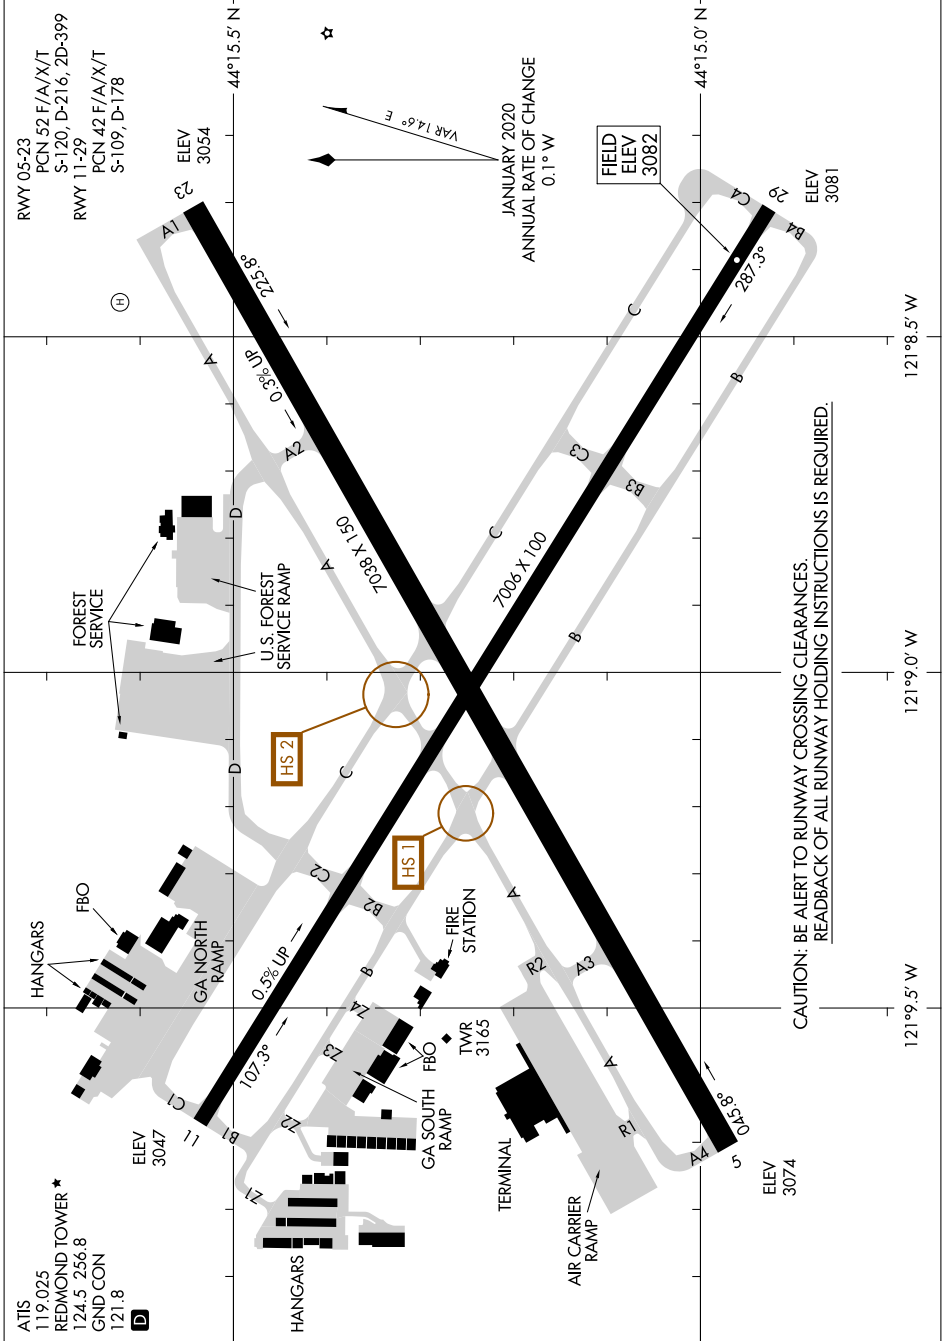

23222

# AIRPORT DIAGRAM

AL-345 (FAA)

ROBERTS FLD (R.D.M)  
REDMOND, OREGON

NW-1, 11 JUL 2024 to 08 AUG 2024

NW-1, 11 JUL 2024 to 08 AUG 2024

# AIRPORT DIAGRAM

23222

REDMOND, OREGON  
ROBERTS FLD (R.D.M)