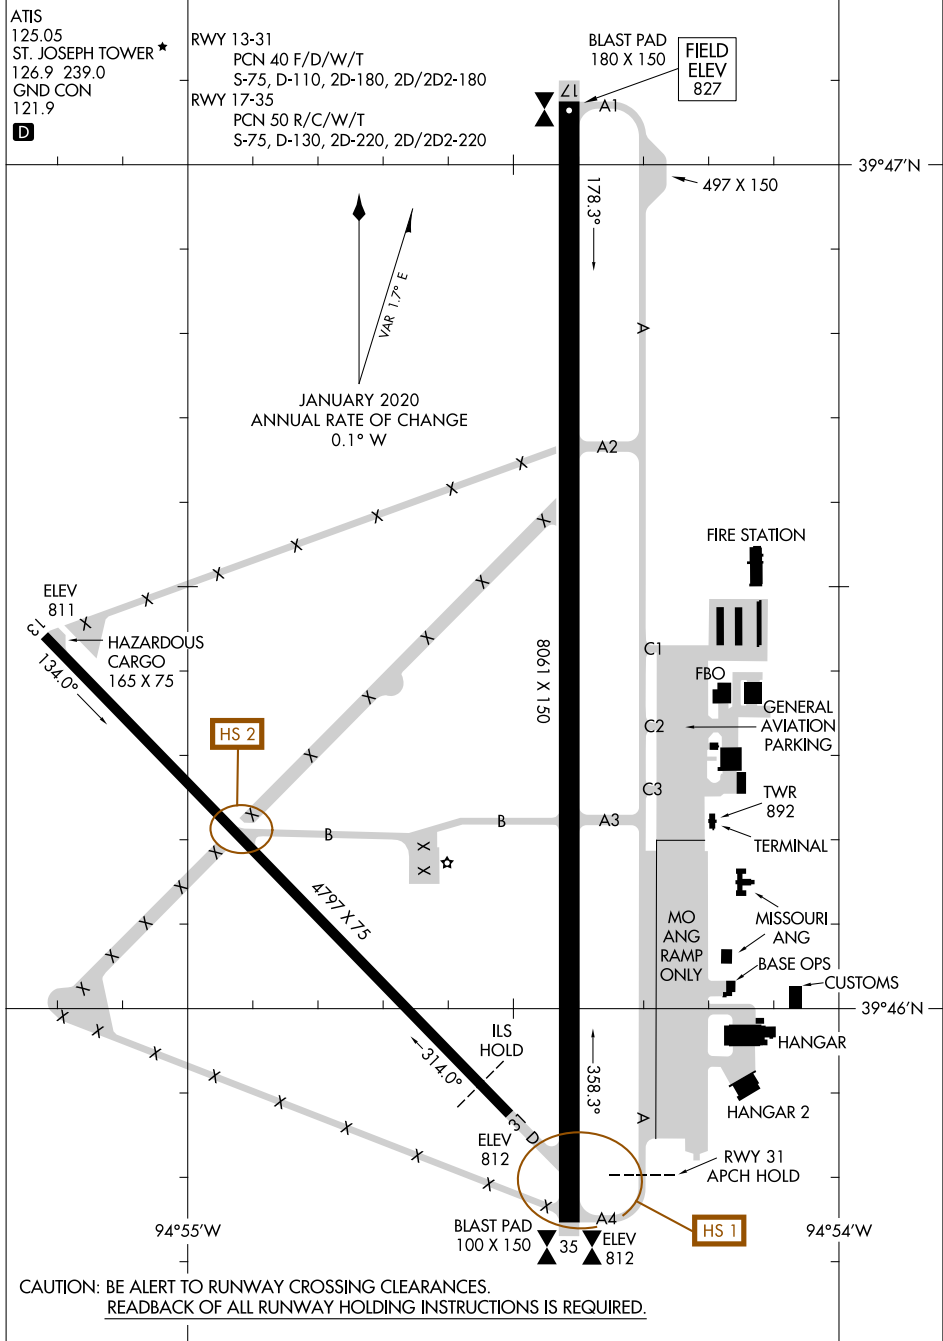

AIRPORT DIAGRAM

AL-359 (FAA)

ROSECRANS MEML (STJ)
ST. JOSEPH, MISSOURI

NC-3, 11 JUL 2024 to 08 AUG 2024

NC-3, 11 JUL 2024 to 08 AUG 2024

AIRPORT DIAGRAM

ST. JOSEPH, MISSOURI
ROSECRANS MEML (STJ)