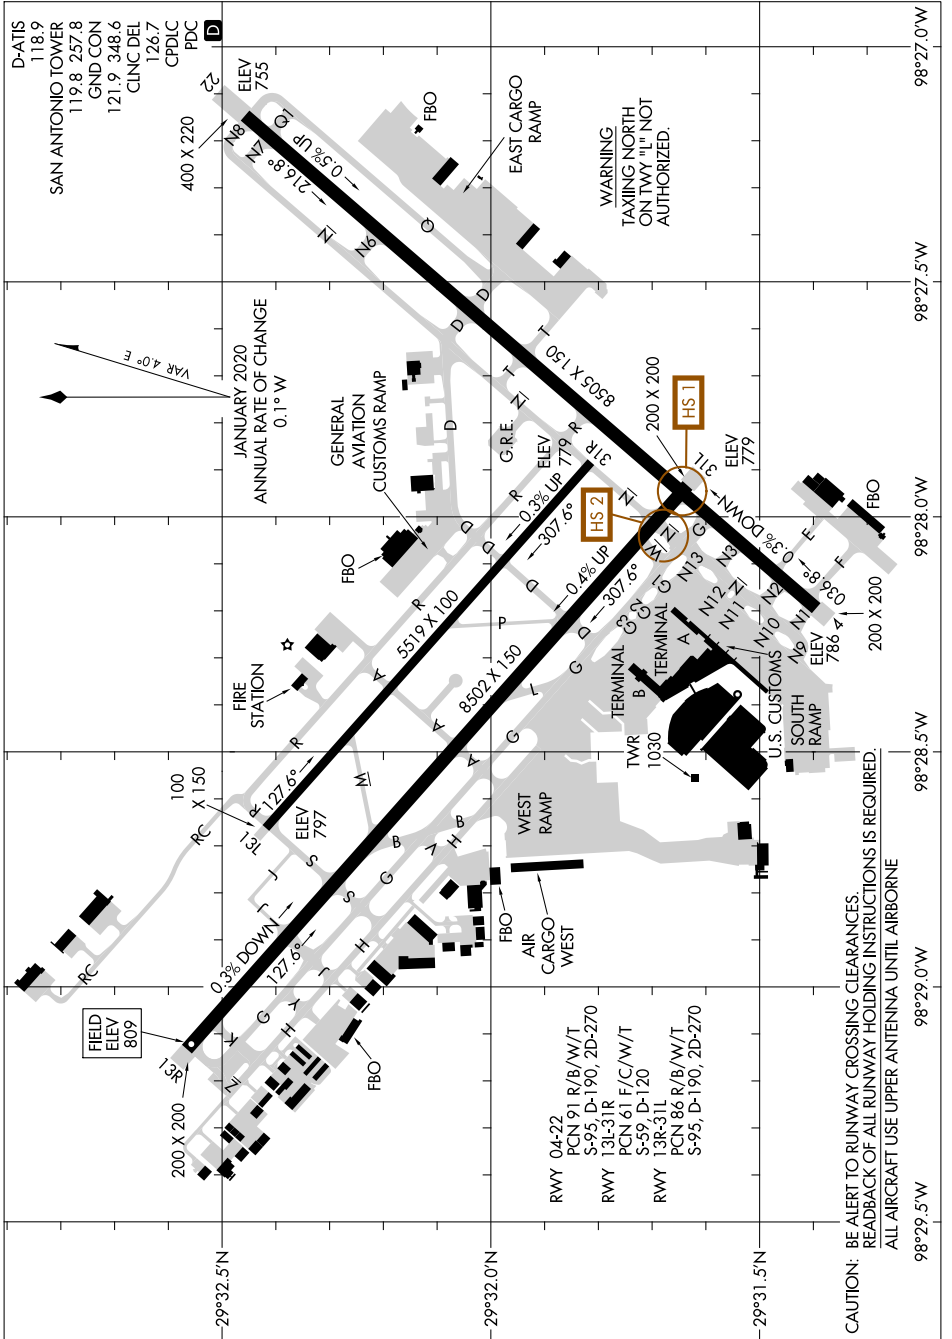

AIRPORT DIAGRAM

AL-369 (FAA)

SAN ANTONIO INTL (SAT)

SAN ANTONIO, TEXAS

SC-3, 11 JUL 2024 to 08 AUG 2024

SC-3, 11 JUL 2024 to 08 AUG 2024

AIRPORT DIAGRAM

SAN ANTONIO, TEXAS

SAN ANTONIO INTL (SAT)

CAUTION: BE ALERT TO RUNWAY CROSSING CLEARANCES.
 READBACK OF ALL RUNWAY HOLDING INSTRUCTIONS IS REQUIRED.
 ALL AIRCRAFT USE UPPER ANTENNA UNTIL AIRBORNE