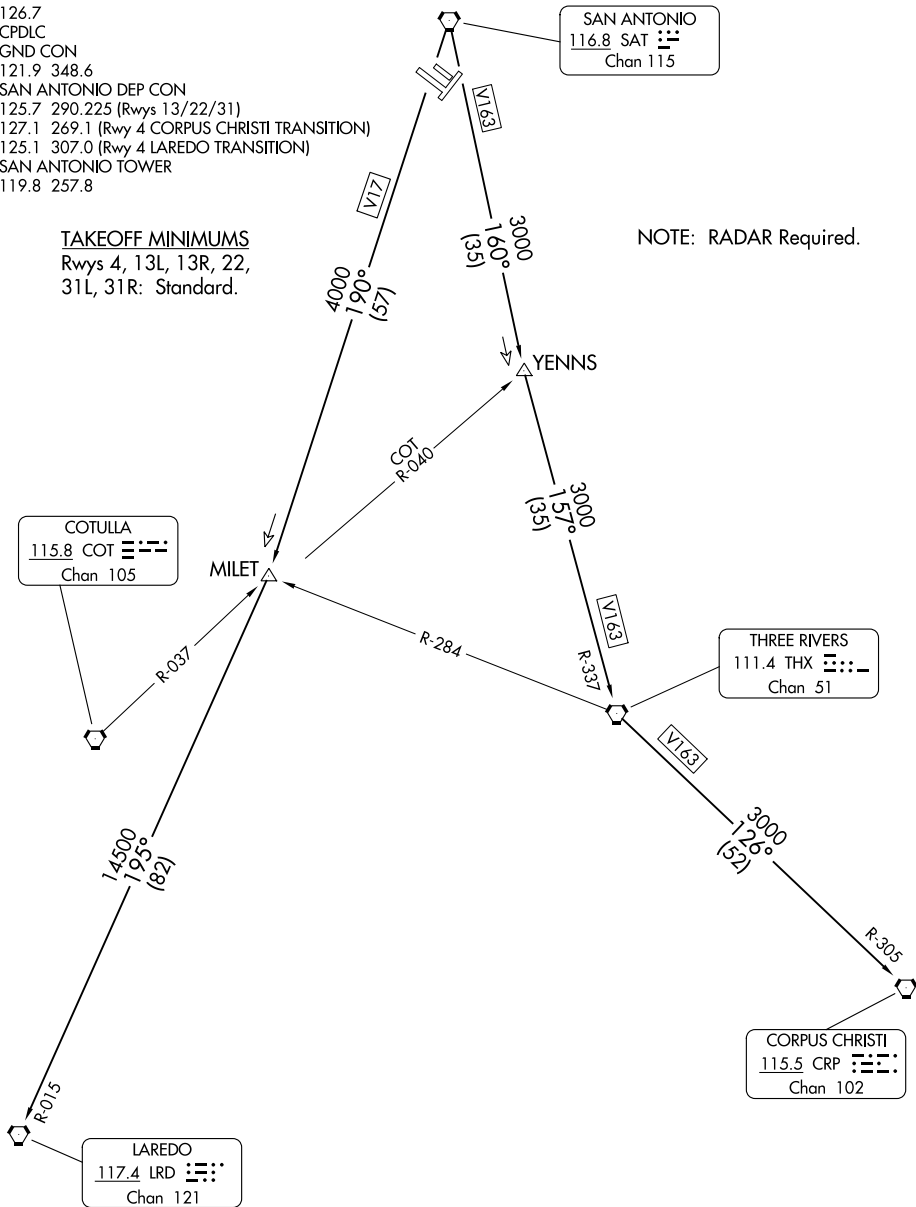

(BOWIE7.BOWIE) 24137

AL-369 (FAA)

SAN ANTONIO INTL (SAT)
SAN ANTONIO, TEXAS

BOWIE SEVEN DEPARTURE

**TOP ALTITUDE:
5000**

D-ATIS
118.9
CLNC DEL
126.7
CPDLC
GND CON
121.9 348.6

SAN ANTONIO DEP CON
125.7 290.225 (Rwys 13/22/31)
127.1 269.1 (Rwy 4 CORPUS CHRISTI TRANSITION)
125.1 307.0 (Rwy 4 LAREDO TRANSITION)
SAN ANTONIO TOWER
119.8 257.8

TAKEOFF MINIMUMS

Rwys 4, 13L, 13R, 22,
31L, 31R: Standard.

NOTE: RADAR Required.

SC-3, 11 JUL 2024 to 08 AUG 2024

SC-3, 11 JUL 2024 to 08 AUG 2024

NOTE: Chart not to scale.

(CONTINUED ON FOLLOWING PAGE)

BOWIE SEVEN DEPARTURE

(BOWIE7.BOWIE) 02MAR17

SAN ANTONIO, TEXAS
SAN ANTONIO INTL (SAT)