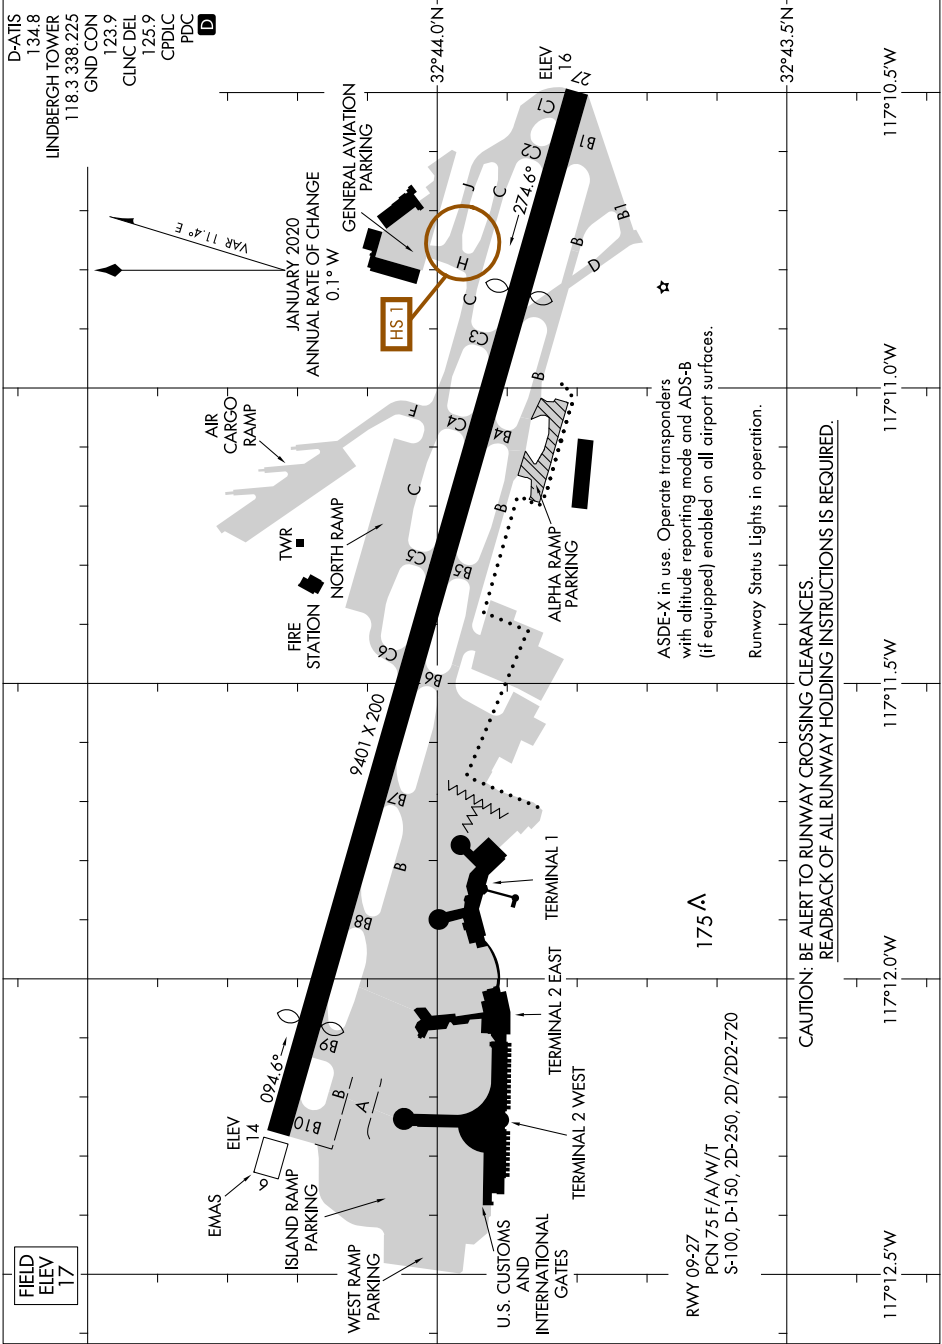

# AIRPORT DIAGRAM

SAN DIEGO INTL (SAN)  
SAN DIEGO, CALIFORNIA

AL-373 (FAA)

SW-3, 11 JUL 2024 to 08 AUG 2024

SW-3, 11 JUL 2024 to 08 AUG 2024

# AIRPORT DIAGRAM

SAN DIEGO, CALIFORNIA  
SAN DIEGO INTL (SAN)