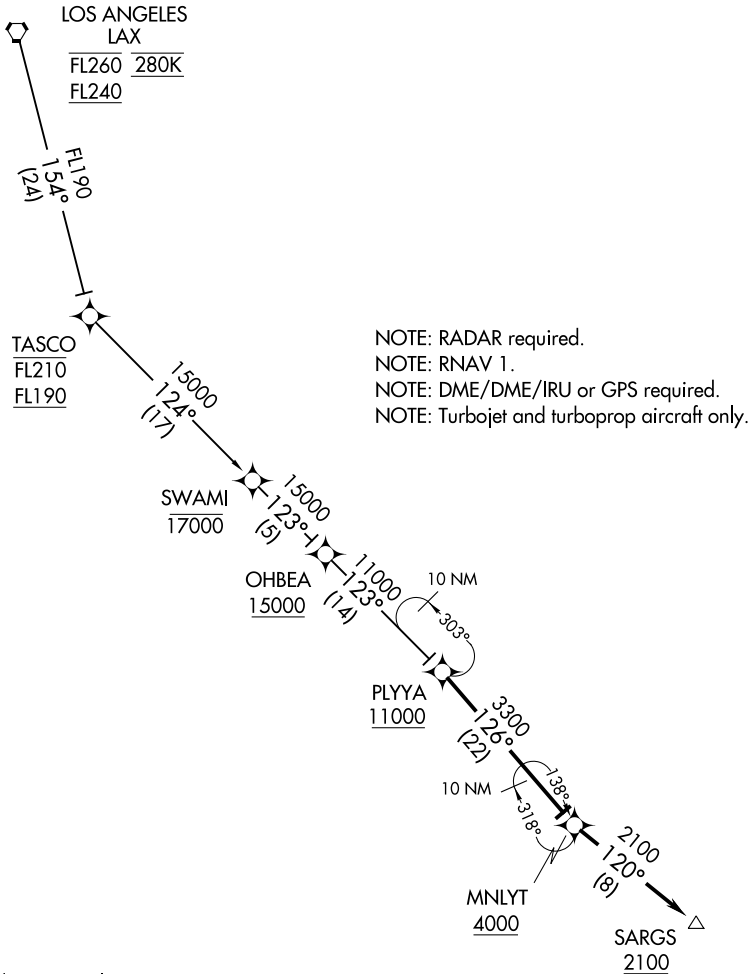

(PLYA.PLYA1) 17173

PLYA ONE ARRIVAL (RNAV)

AL-373 (FAA)

SAN DIEGO INTL (SAN)
SAN DIEGO, CALIFORNIA

SOCAL APP CON
128.1 281.4
D-ATIS 134.8

NOTE: Chart not to scale.

ARRIVAL ROUTE DESCRIPTION

LOS ANGELES TRANSITION (LAX.PLYA1)

From PLYYA on track 126° to cross MNLYT at or above 4000.

LANDING RUNWAY 9: From MNLYT on track 120° to cross SARGS at or above 2100.

Expect ILS or LOC RWY 9 approach.

PLYA ONE ARRIVAL (RNAV)

(PLYA.PLYA1) 02MAR17

SAN DIEGO, CALIFORNIA
SAN DIEGO INTL (SAN)

SW-3, 11 JUL 2024 to 08 AUG 2024

SW-3, 11 JUL 2024 to 08 AUG 2024