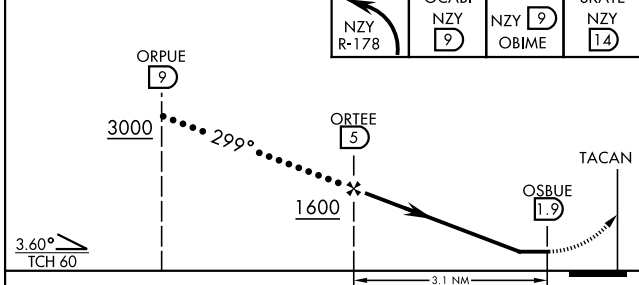

MISSED APPROACH: Climbing left turn to 2000 via NZY TACAN R-178 to OCABI. Arc S on the NZY 9 DME arc to OBIME, then via NZY R-208 to SKATE and hold.

ATIS ★ 317.8	SOCAL APP CON 125.15 317.55	TOWER ★ 135.1 336.4	GND CON 118.0 360.675	CLNC DEL 128.4 288.25	PAR/ASR
------------------------	---------------------------------------	-------------------------------	---------------------------------	---------------------------------	---------

SW-3, 11 JUL 2024 to 08 AUG 2024

SW-3, 11 JUL 2024 to 08 AUG 2024

EMERG SAFE ALT 100 NM 13,600

CATEGORY	C	D	E
S-29 *	540-1 514 (600-1)		
CIRCLING	NOT AUTHORIZED		

HI-TACAN Z RWY 29