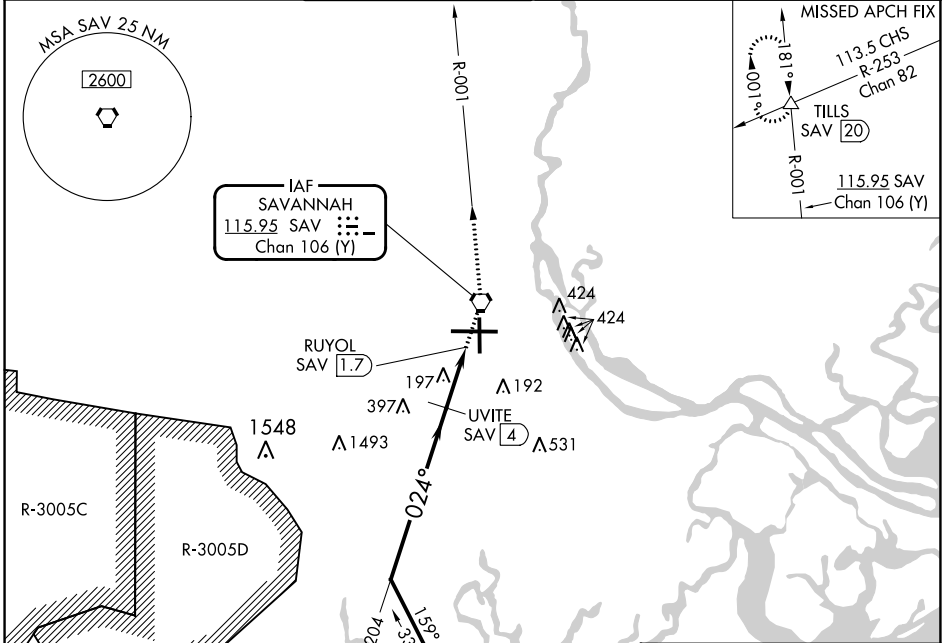

VORTAC SAV 115.95 Chan 106 (Y)	APP CRS 024°	Rwy Idg TDZE Apt Elev	N/A N/A 50
--	------------------------	-----------------------------	---------------------------------------

VOR/DME-A

SAVANNAH/HILTON HEAD INTL (SAV)

⚠ When local altimeter setting not received, use Hilton Head Island altimeter setting and increase all MDA 80 feet; increase Circling Cats C/D visibility ¼ SM.

MISSED APPROACH: Climb to 4000 direct SAV VORTAC and SAV R-001 to TILLS INT/SAV 20 DME and hold.

SE-4, 11 JUL 2024 to 08 AUG 2024

SE-4, 11 JUL 2024 to 08 AUG 2024

	A	B	C	D	E
CATEGORY					
CIRCLING	520-1	470 (500-1)	740-2 690 (700-2)	740-2¼ 690 (700-2¼)	900-3 850 (900-3)