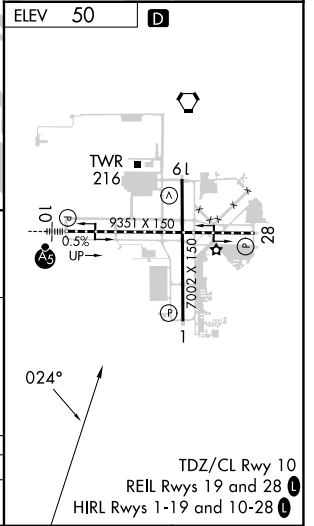

VORTAC SAV 115.95 Chan 106 (Y)	APP CRS 024°	Rwy Idg TDZE Apt Elev	N/A N/A 50
--	------------------------	-----------------------------	---------------------------------------

VOR/DME-A

SAVANNAH/HILTON HEAD INTL (SAV)

⚠ When local altimeter setting not received, use Hilton Head Island altimeter setting and increase all MDA 80 feet; increase Circling Cats C/D visibility ¼ SM.

MISSED APPROACH: Climb to 4000 direct SAV VORTAC and SAV R-001 to TILLS INT/SAV 20 DME and hold.

SE-4, 11 JUL 2024 to 08 AUG 2024

SE-4, 11 JUL 2024 to 08 AUG 2024

	A	B	C	D	E
CATEGORY					
CIRCLING	520-1	470 (500-1)	740-2 690 (700-2)	740-2¼ 690 (700-2¼)	900-3 850 (900-3)